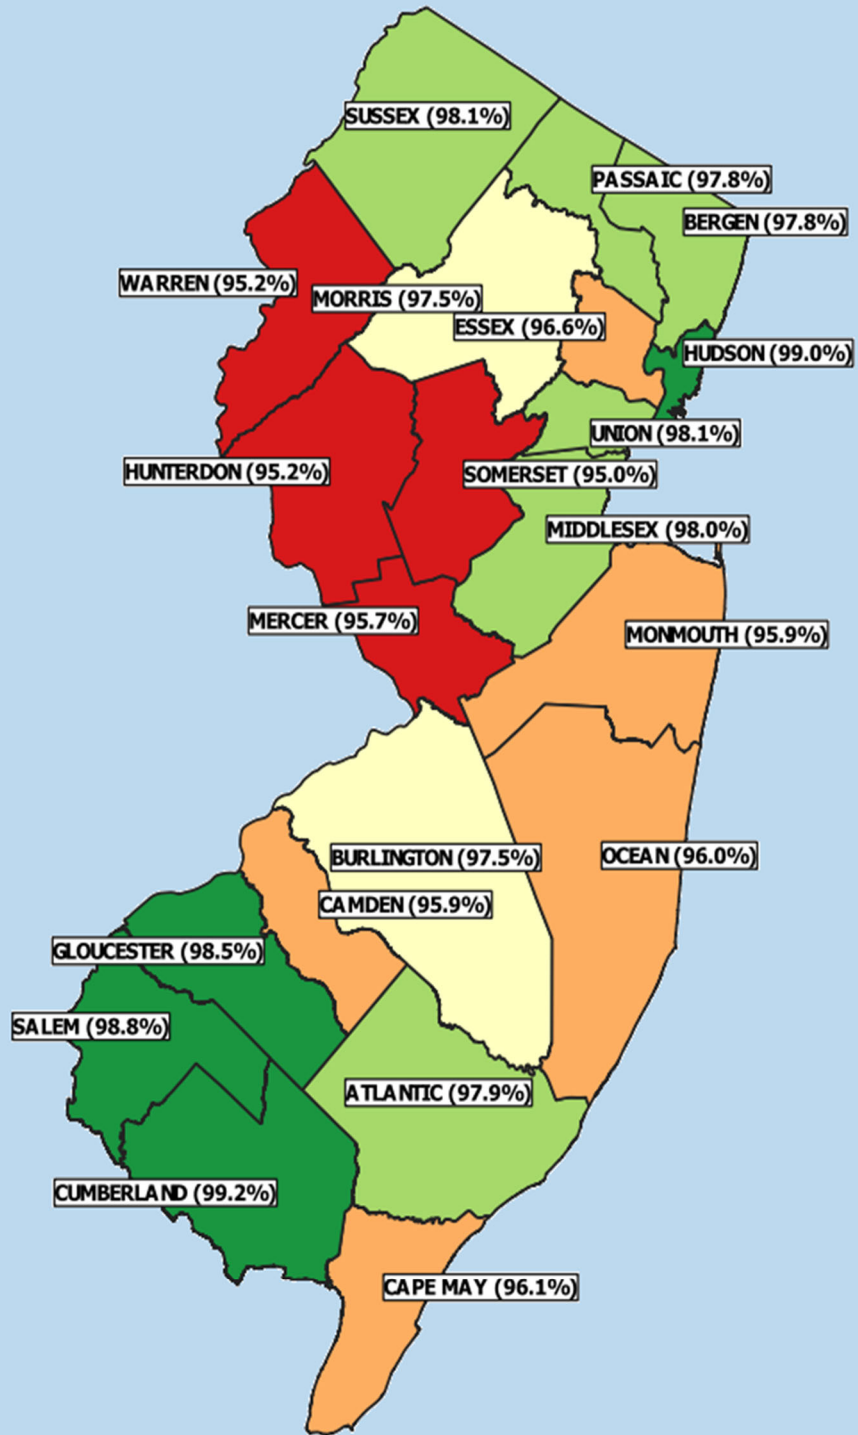

Grade Six Vaccination Rates by County – 2018 Audit

- Green – Highest Vaccination Rates
- Light Green – Second Highest Rates
- Yellow – Middle Rates
- Orange – Second Lowest Rates
- Red – Lowest Rates