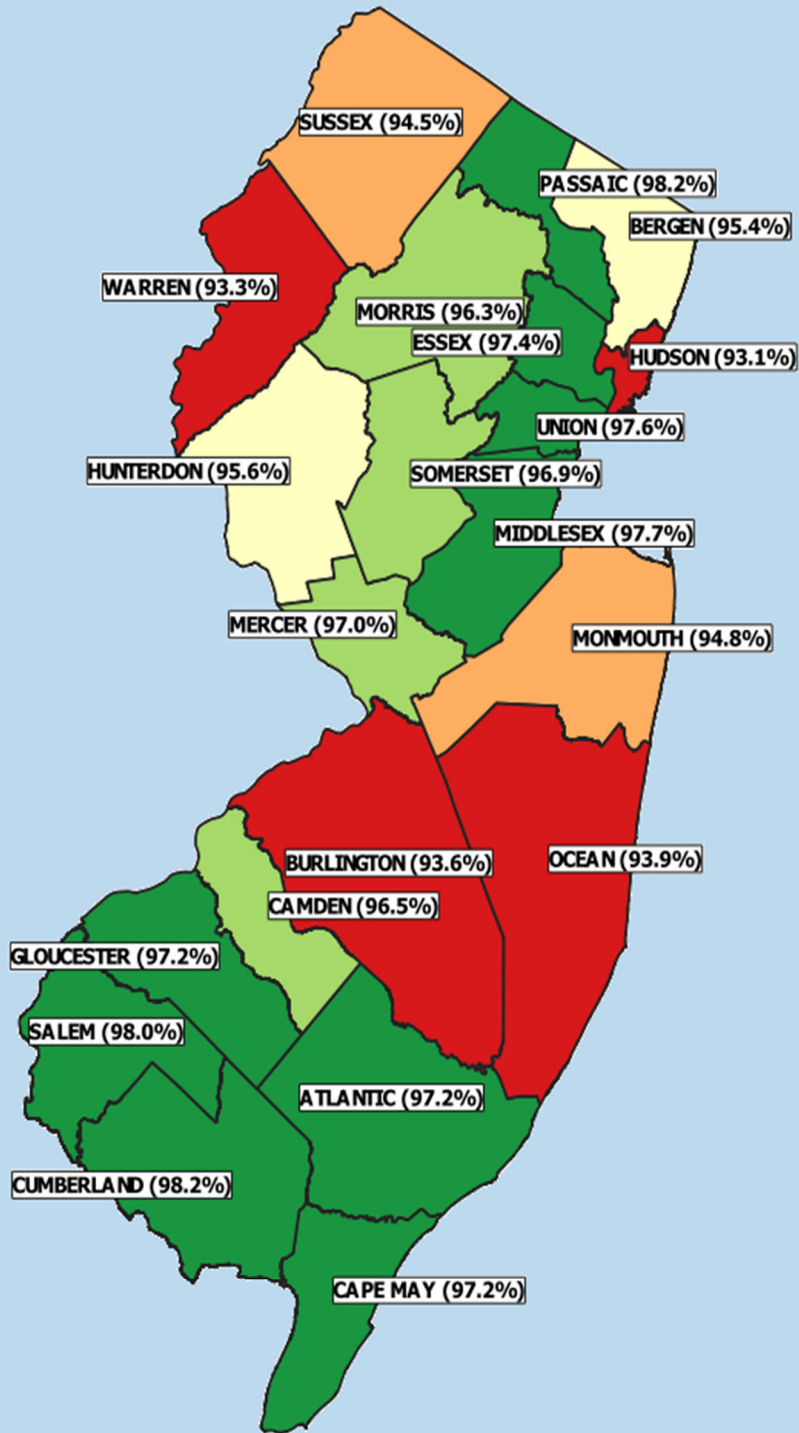

Kindergarten Vaccination Rates by County – 2019 Audit

- Green – Highest Vaccination Rates
- Light Green – Second Highest Rates
- Yellow – Middle Rates
- Orange – Second Lowest Rates
- Red – Lowest Rates