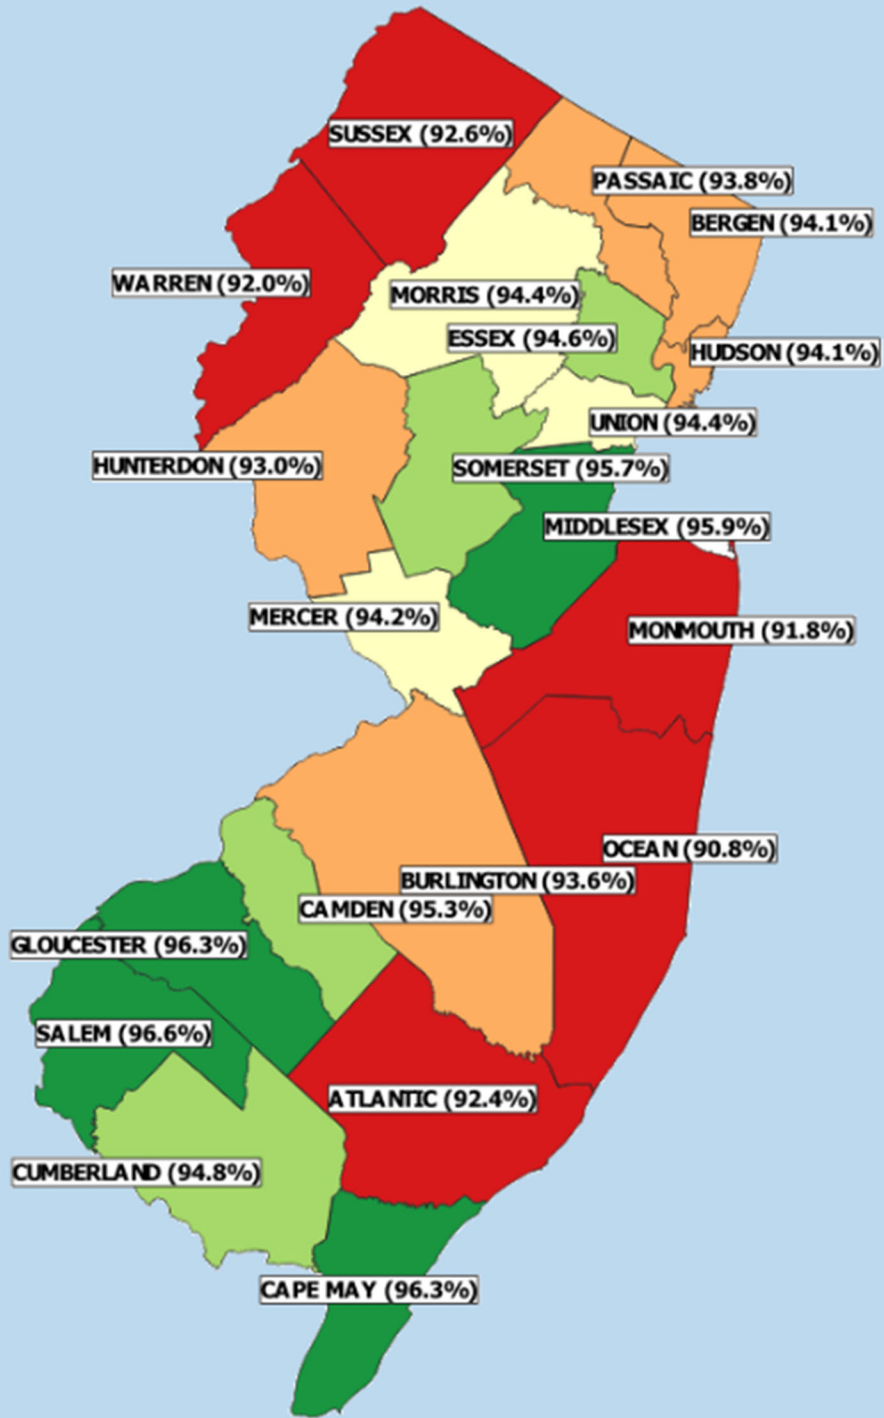

# PreK/Childcare Vaccination Rates by County – 2020 ASR

- Green – Highest Vaccination Rates
- Light Green – Second Highest Rates
- Yellow – Middle Rates
- Orange – Second Lowest Rates
- Red – Lowest Rates