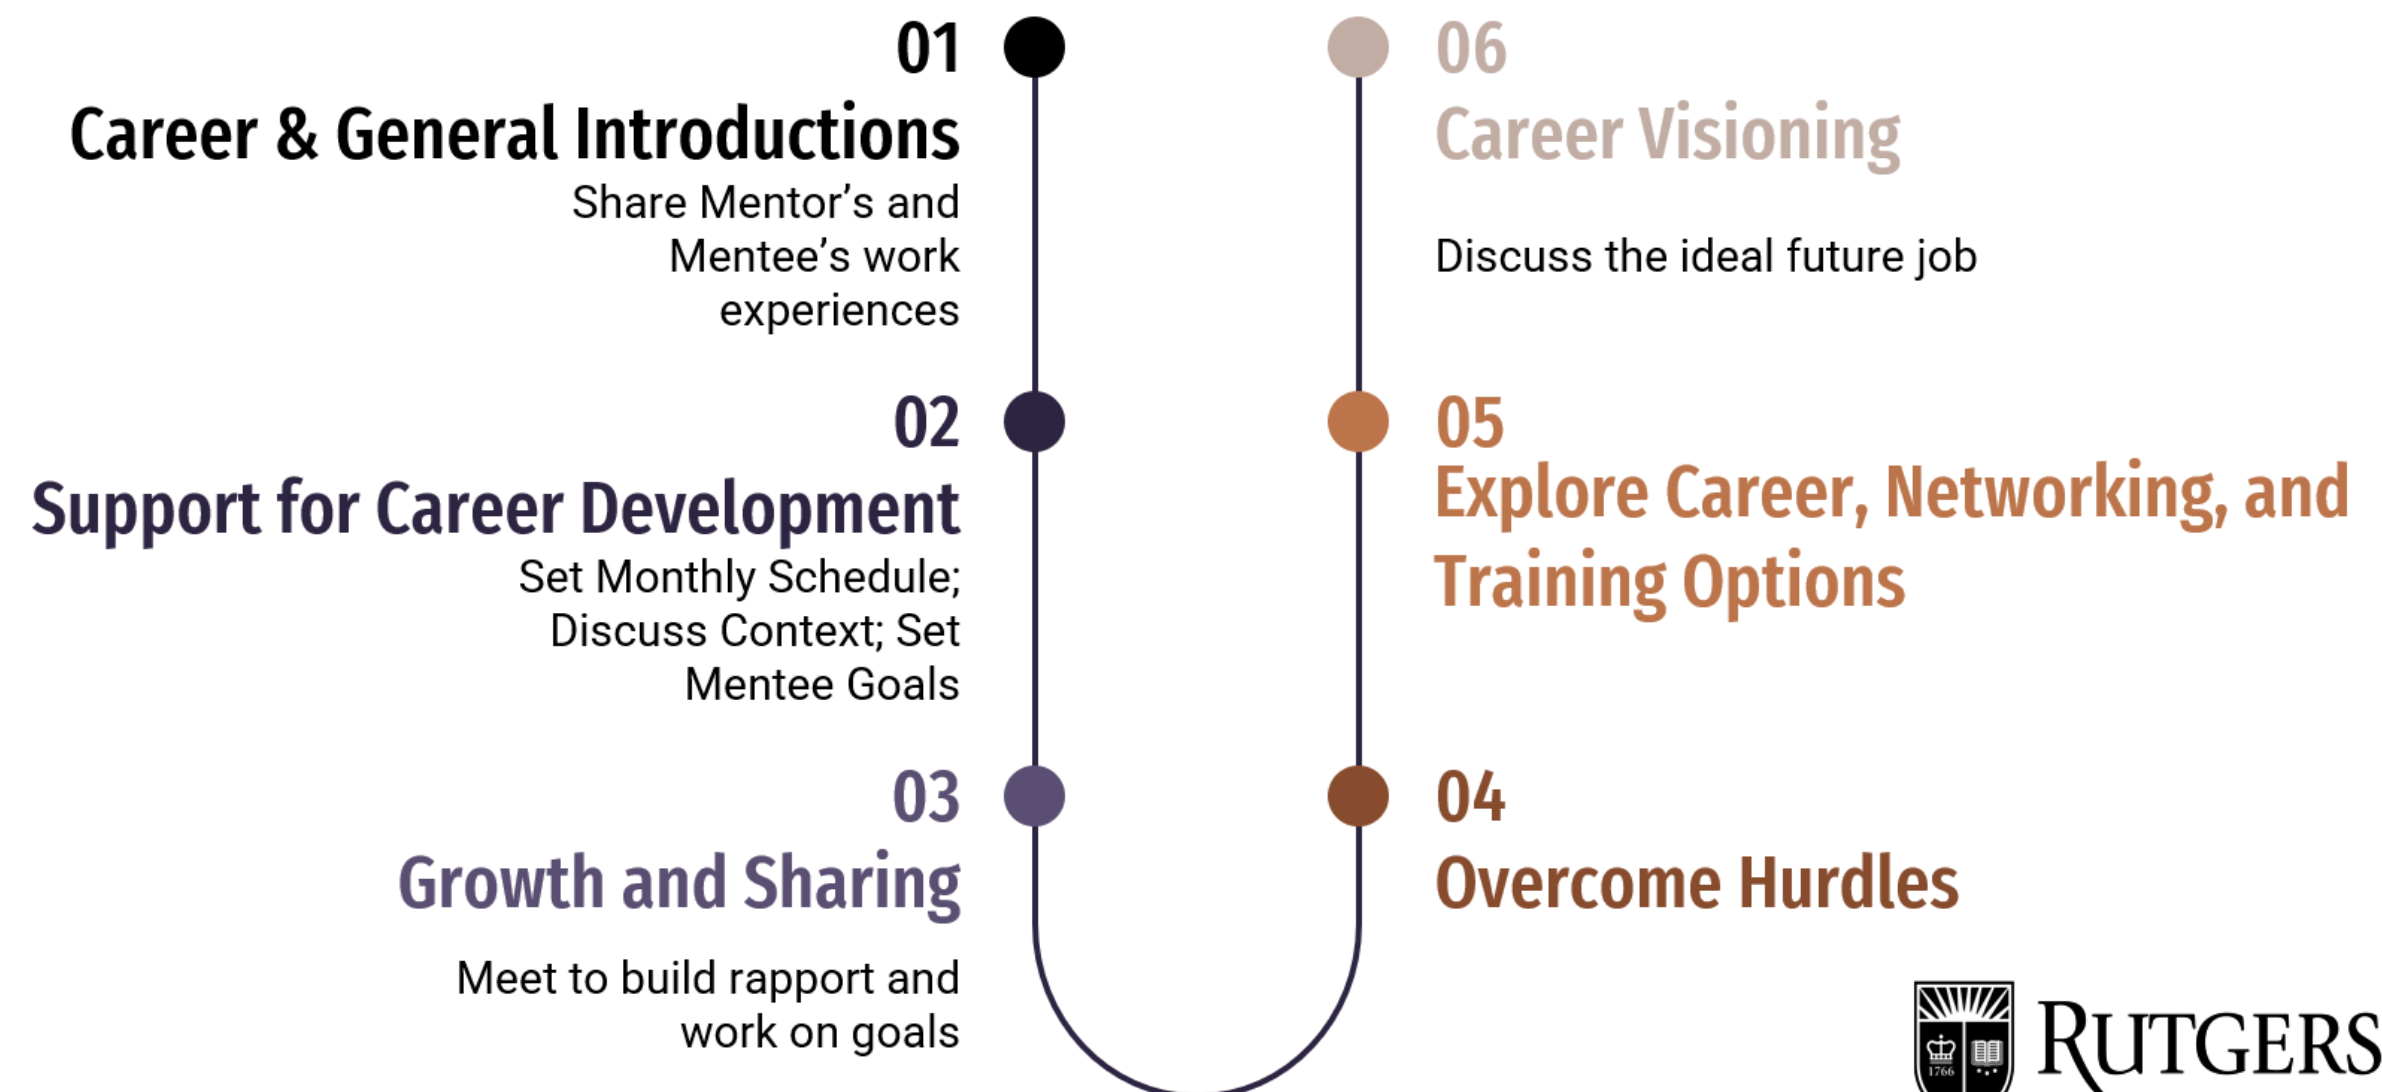

LISTA Links Mentoring

Mentoring Overview