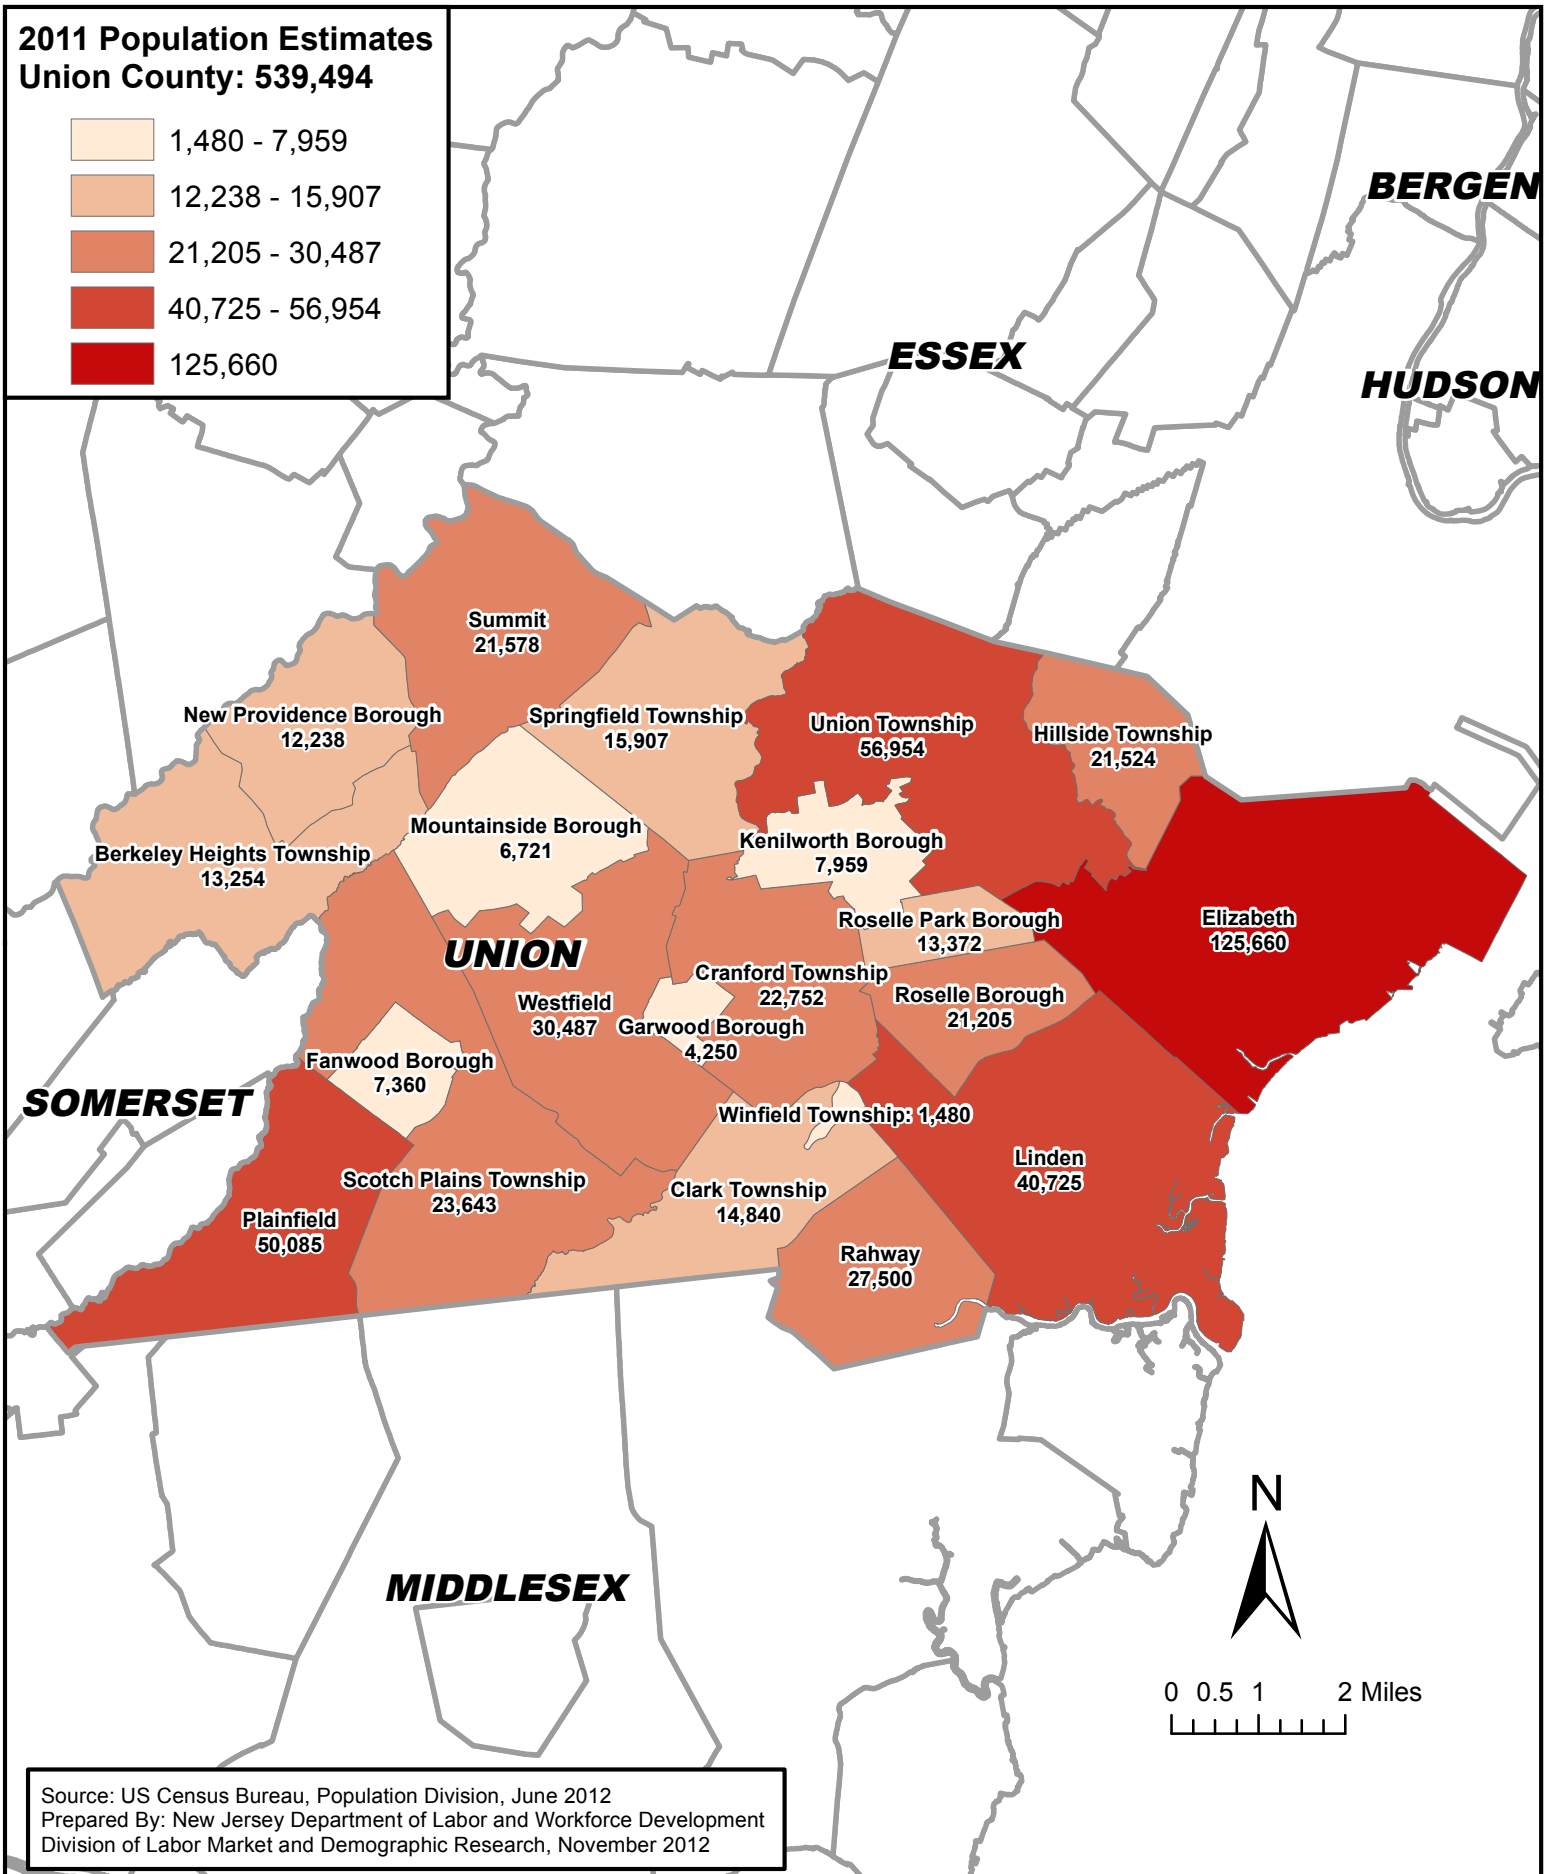

2011 Municipal Population Estimates Union County

2011 Population Estimates
Union County: 539,494

Source: US Census Bureau, Population Division, June 2012
Prepared By: New Jersey Department of Labor and Workforce Development
Division of Labor Market and Demographic Research, November 2012