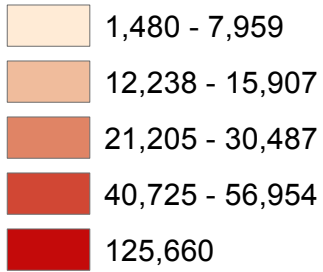

2011 Municipal Population Estimates Union County

2011 Population Estimates
Union County: 539,494

Source: US Census Bureau, Population Division, June 2012
Prepared By: New Jersey Department of Labor and Workforce Development
Division of Labor Market and Demographic Research, November 2012