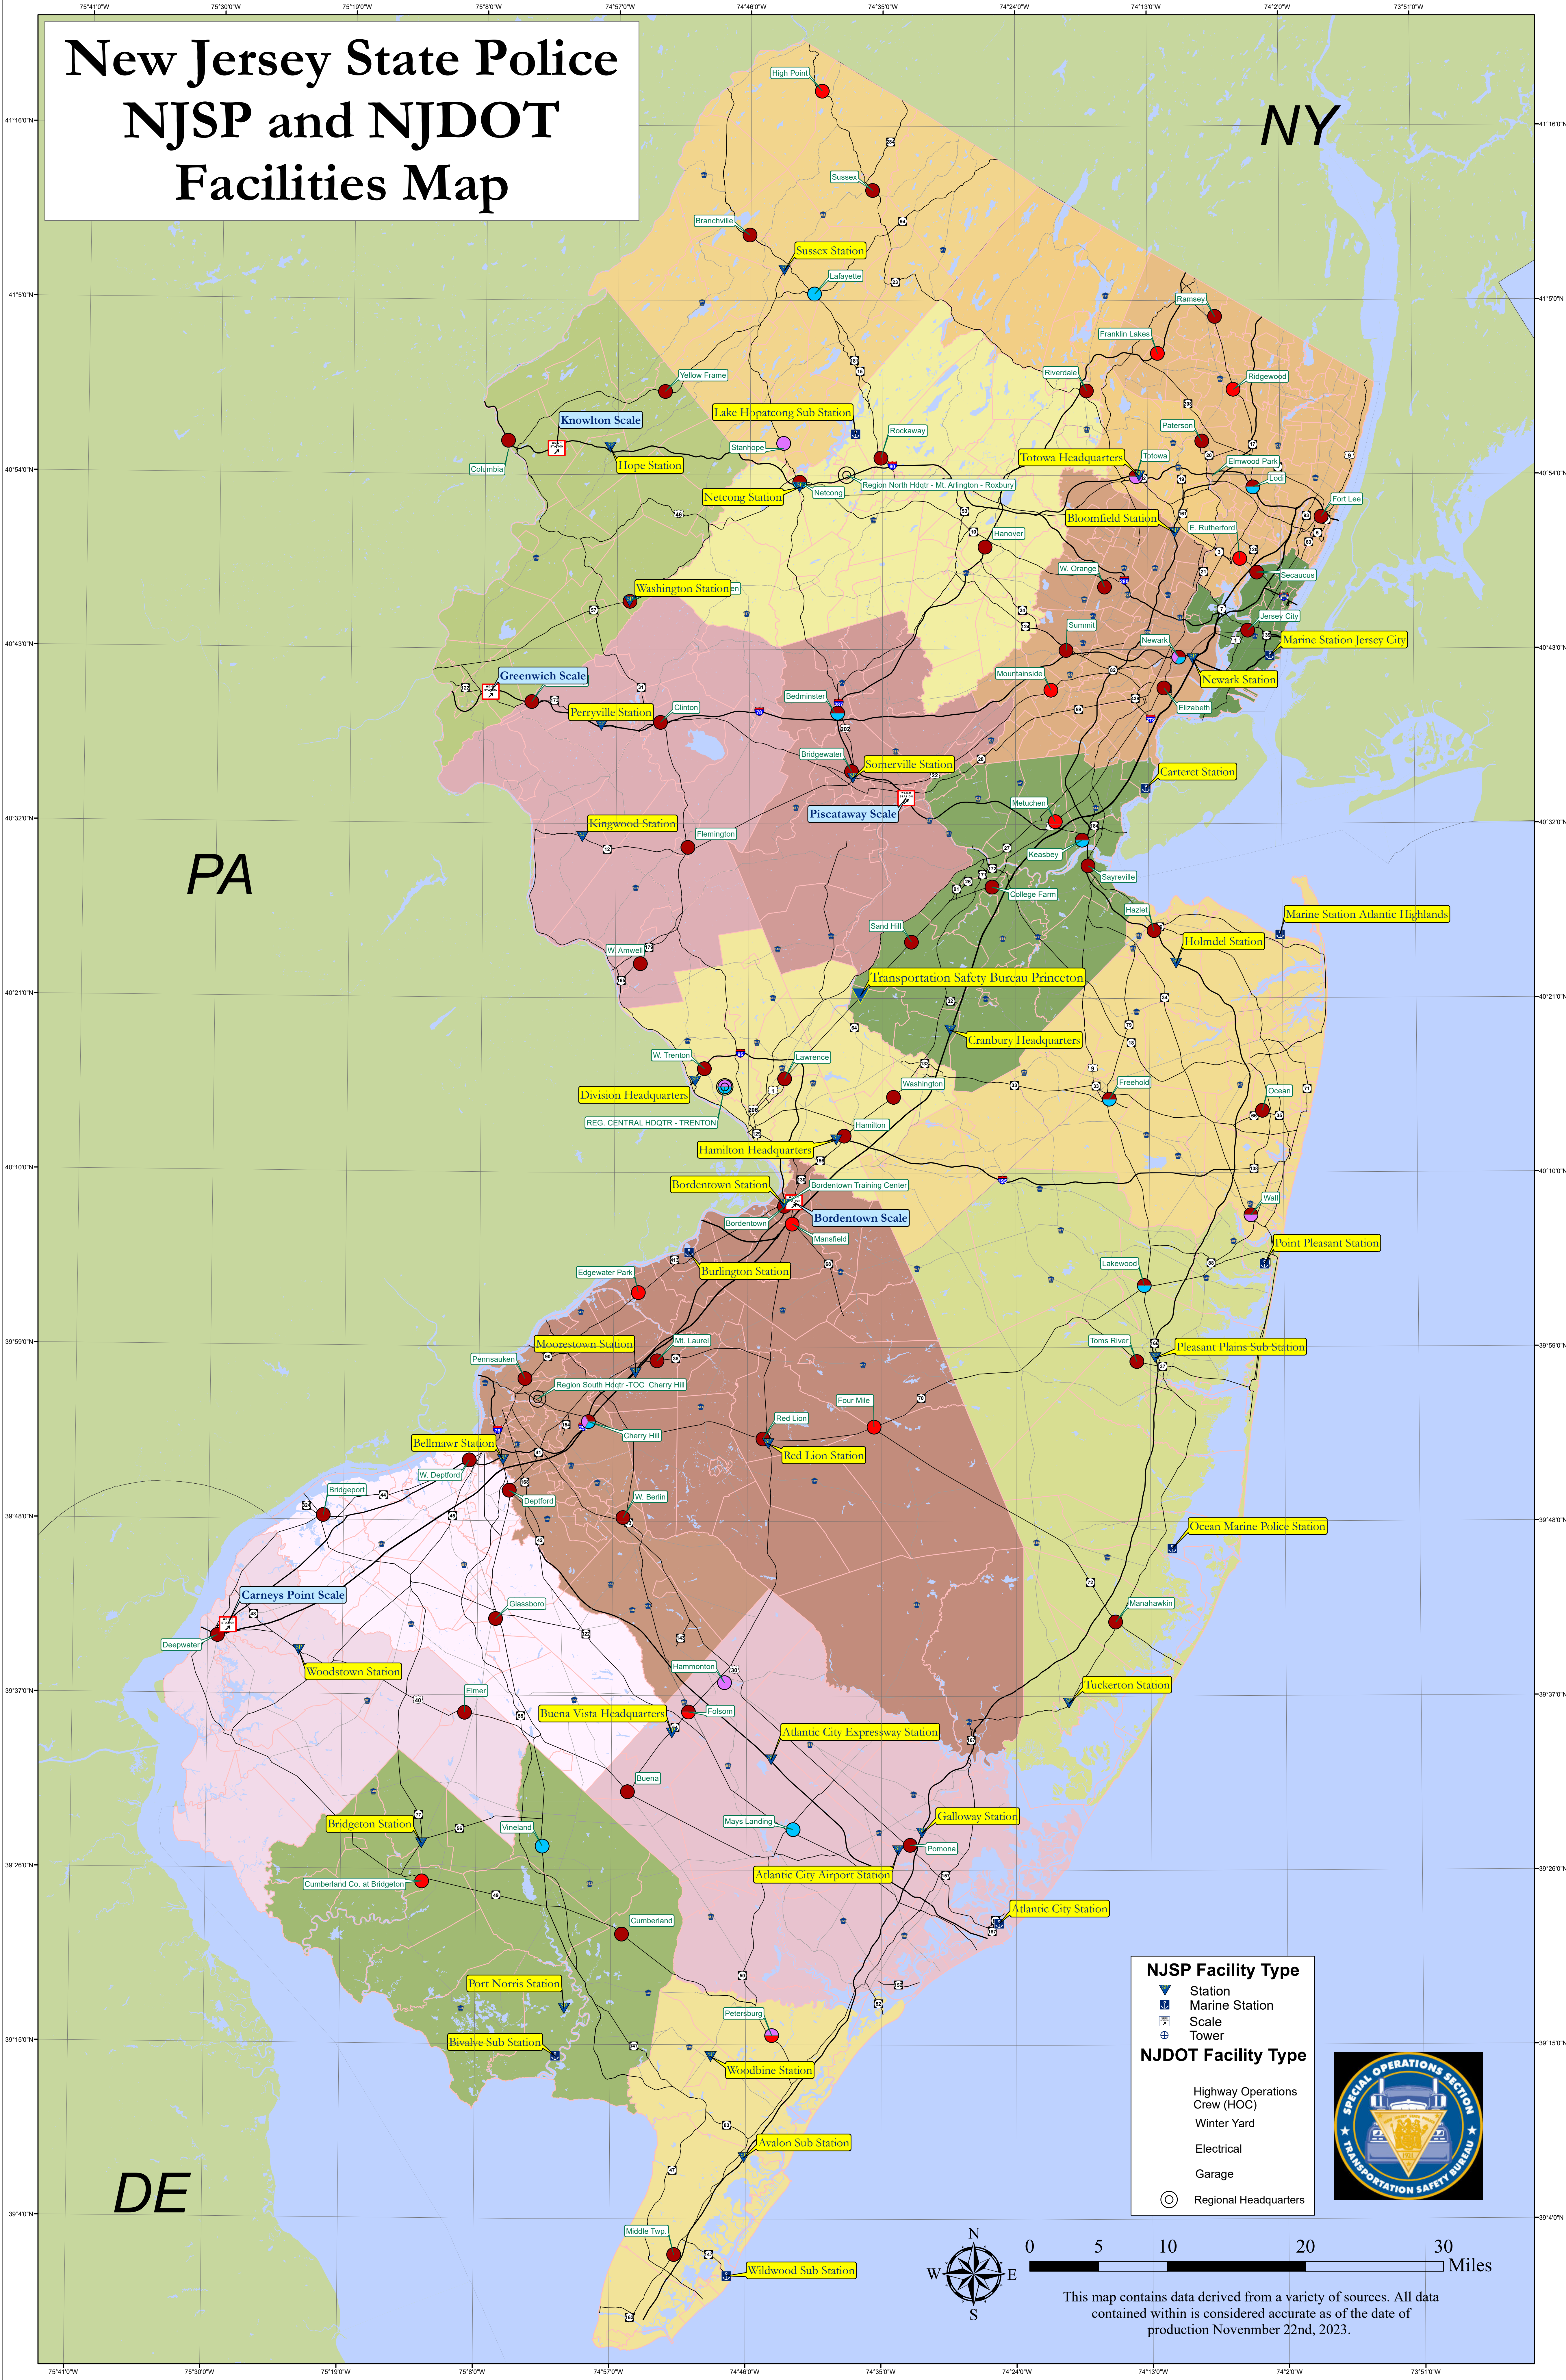

# New Jersey State Police NJSP and NJDOT Facilities Map

- NJSP Facility Type**
- ▼ Station
  - Marine Station
  - Scale
  - ⊕ Tower
- NJDOT Facility Type**
- Highway Operations Crew (HOC)
  - Winter Yard
  - Electrical
  - Garage
  - Regional Headquarters

This map contains data derived from a variety of sources. All data contained within is considered accurate as of the date of production November 22nd, 2023.