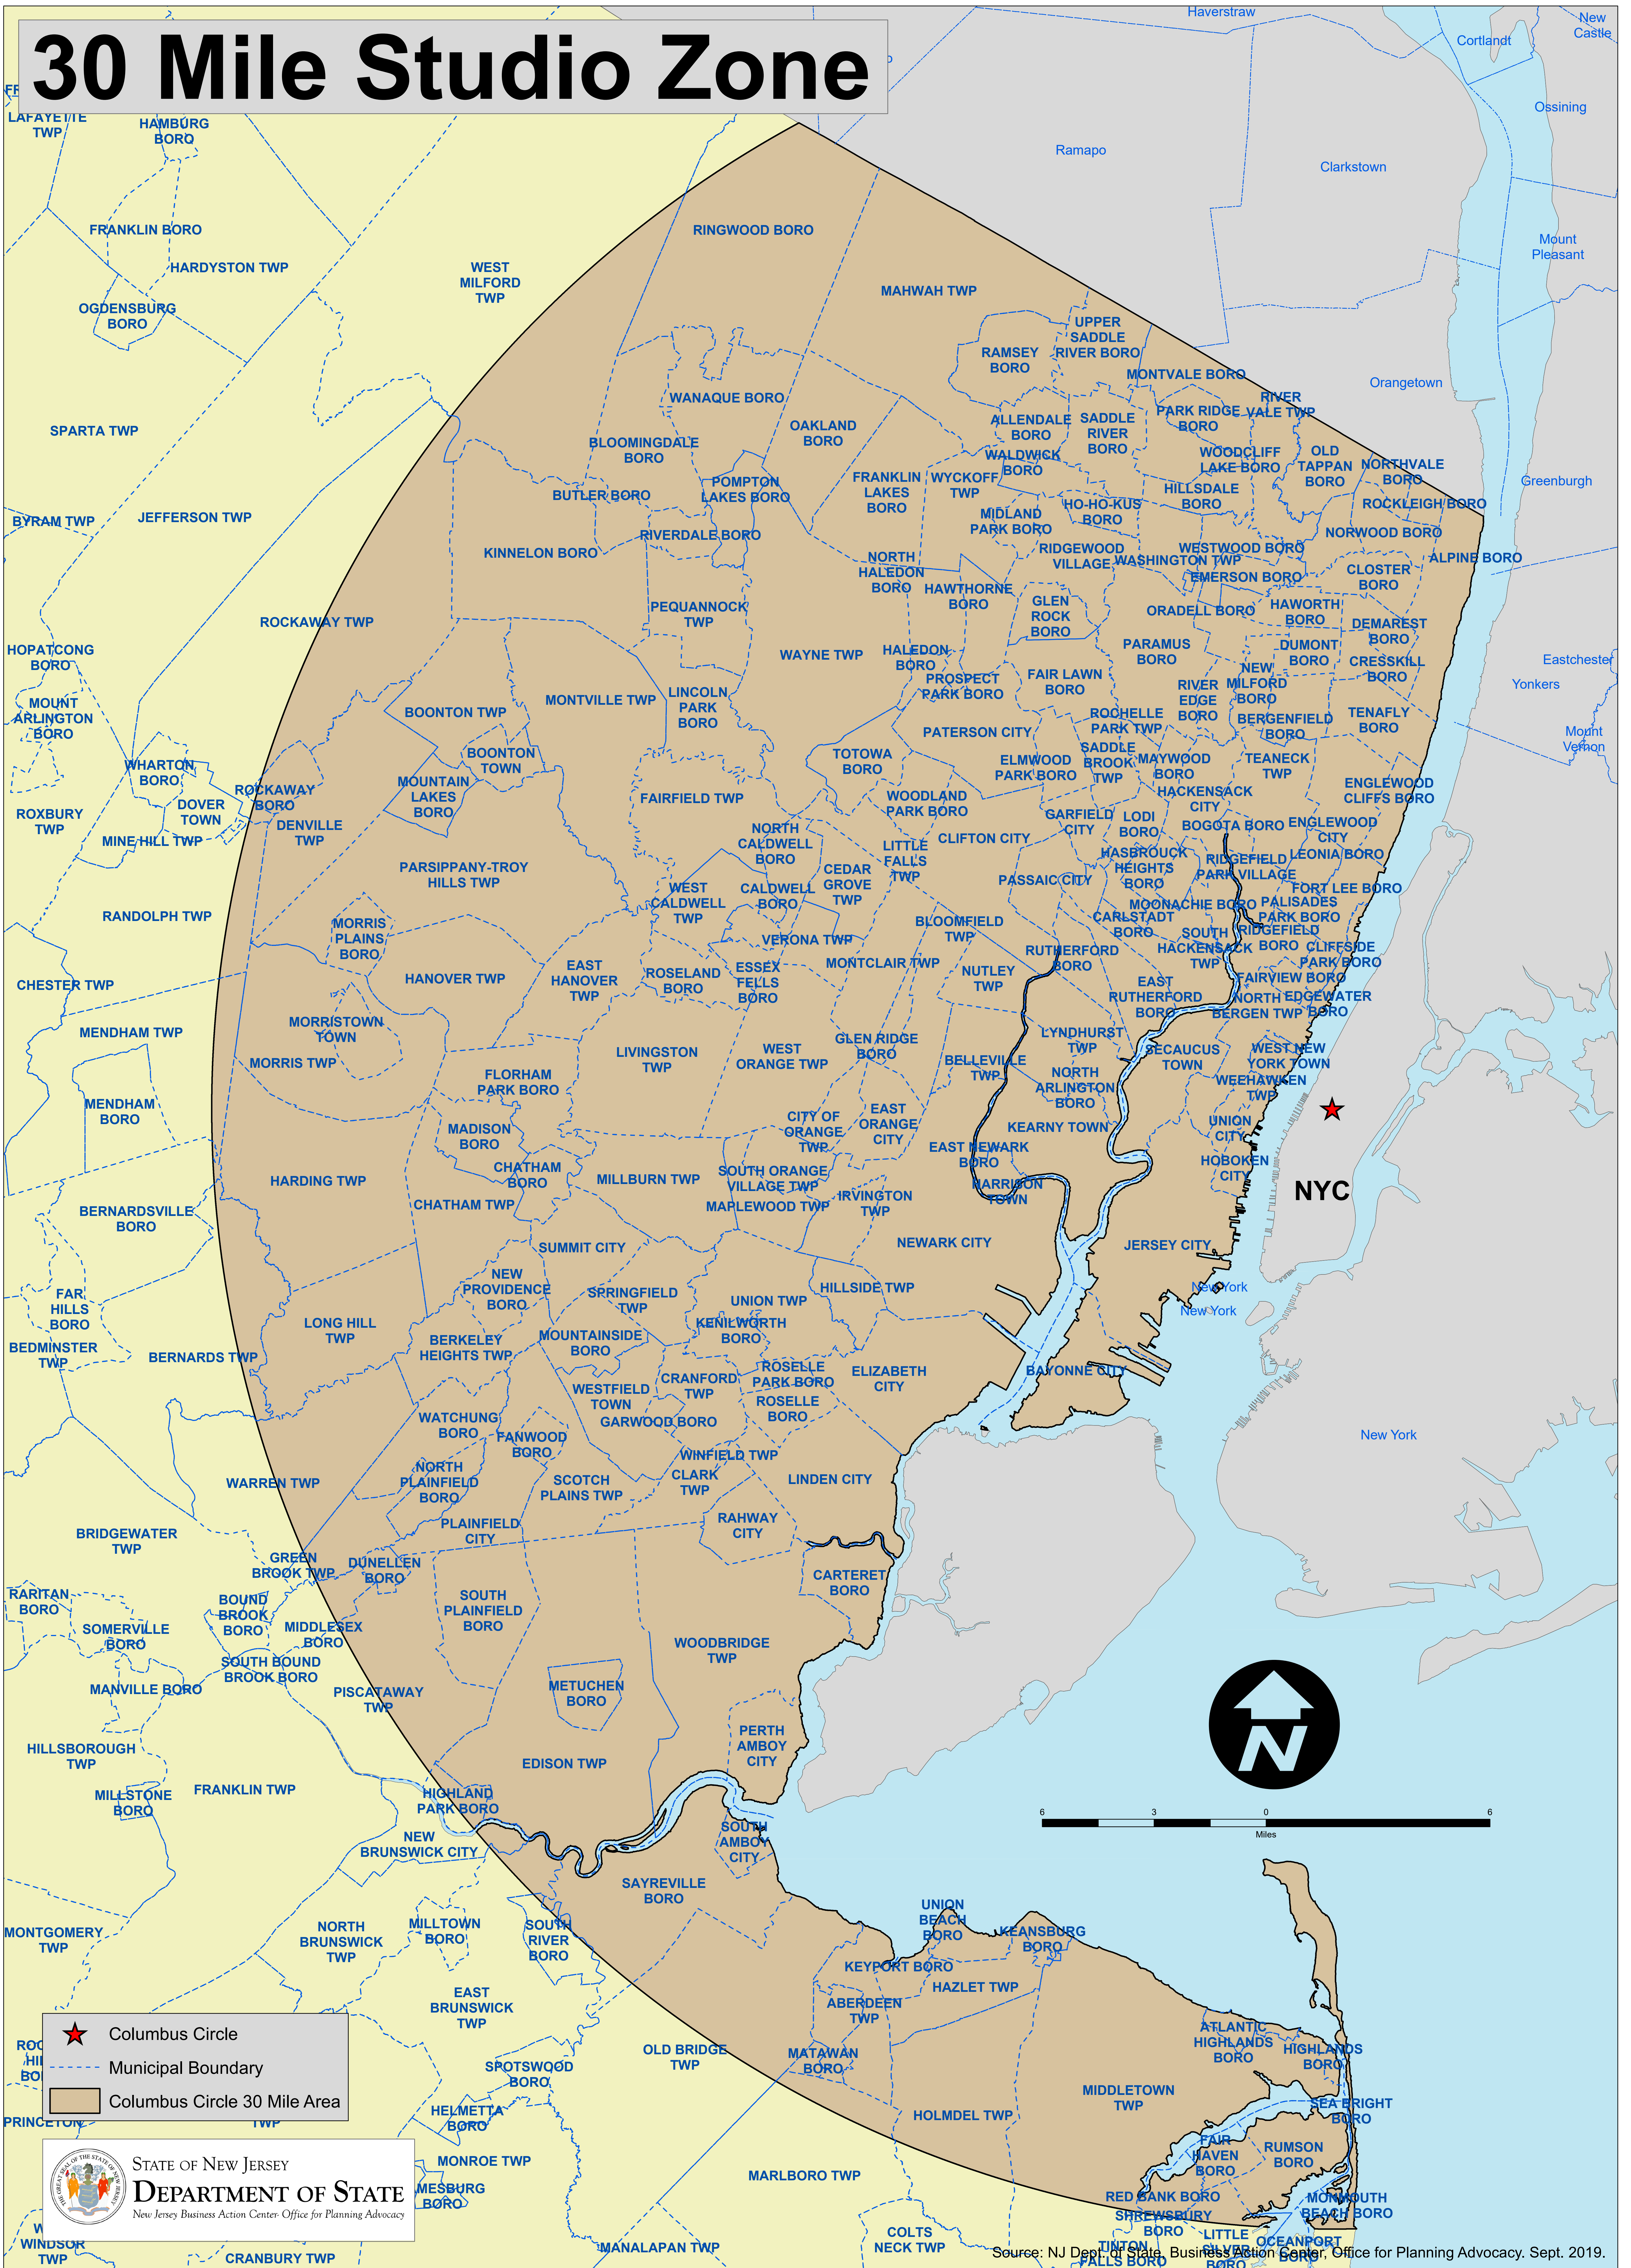

30 Mile Studio Zone

- ★ Columbus Circle
- - - Municipal Boundary
- Columbus Circle 30 Mile Area