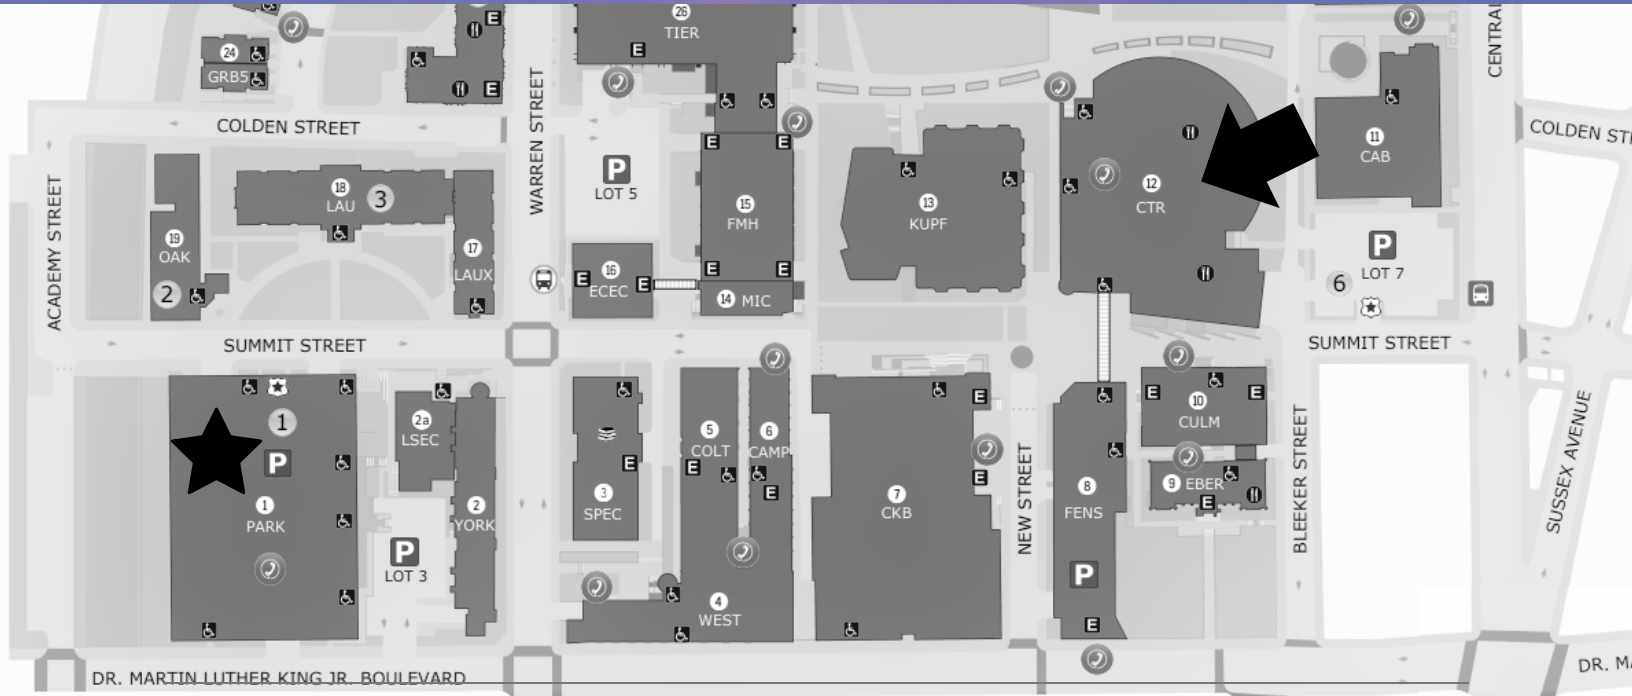

RGGI WORKSHOP

NEW JERSEY INSTITUTE OF TECHNOLOGY

When:

November 18, 6:00-9:00pm

Where:

NJIT, Campus Center, Ballroom A

Hosting Agency:

Board of Public Utilities

RSVP

www.nj.gov/rggi/