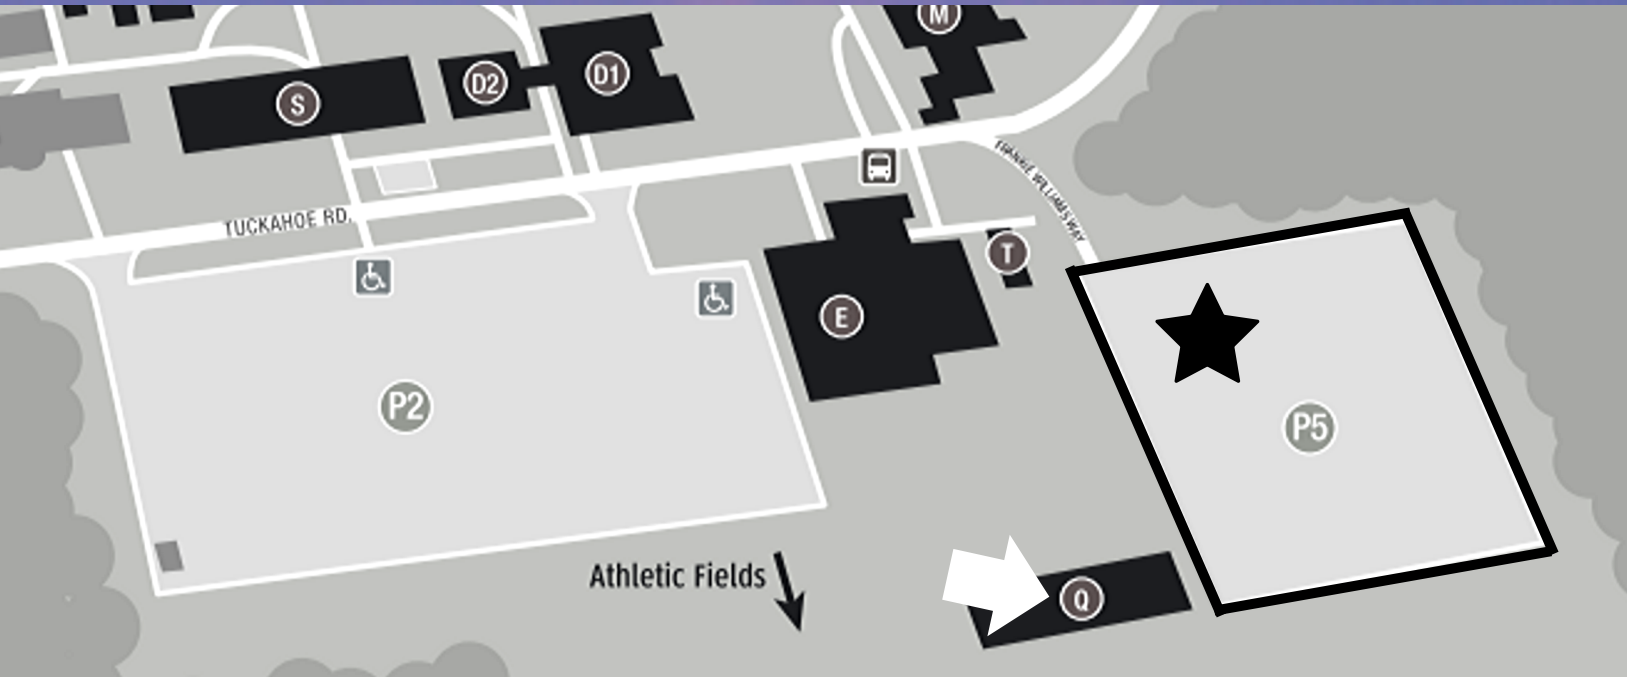

RGGI WORKSHOP

ATLANTIC CAPE COMMUNITY COLLEGE

When:

November 7, 6:00-9:00pm

Where:

Rutgers Life Long Learning
Center Multipurpose Room

Hosting Agency:

Department of
Environmental Protection

RSVP

www.nj.gov/rggi/

PARKING AND CAMPUS MAP

Atlantic Cape Community College is located at 5100 Black Horse Pike, Building Q, Mays Landing, New Jersey 08330.

Guests should park in Lot #5 marked by the black star on map.

Rutgers Life Long Learning Center is marked by the arrow on the map.

PUBLIC TRANSPORTATION

Atlantic Cape campus is accessible from Atlantic City via the #502 bus. The last bus from campus to Atlantic City is at 9:26pm.