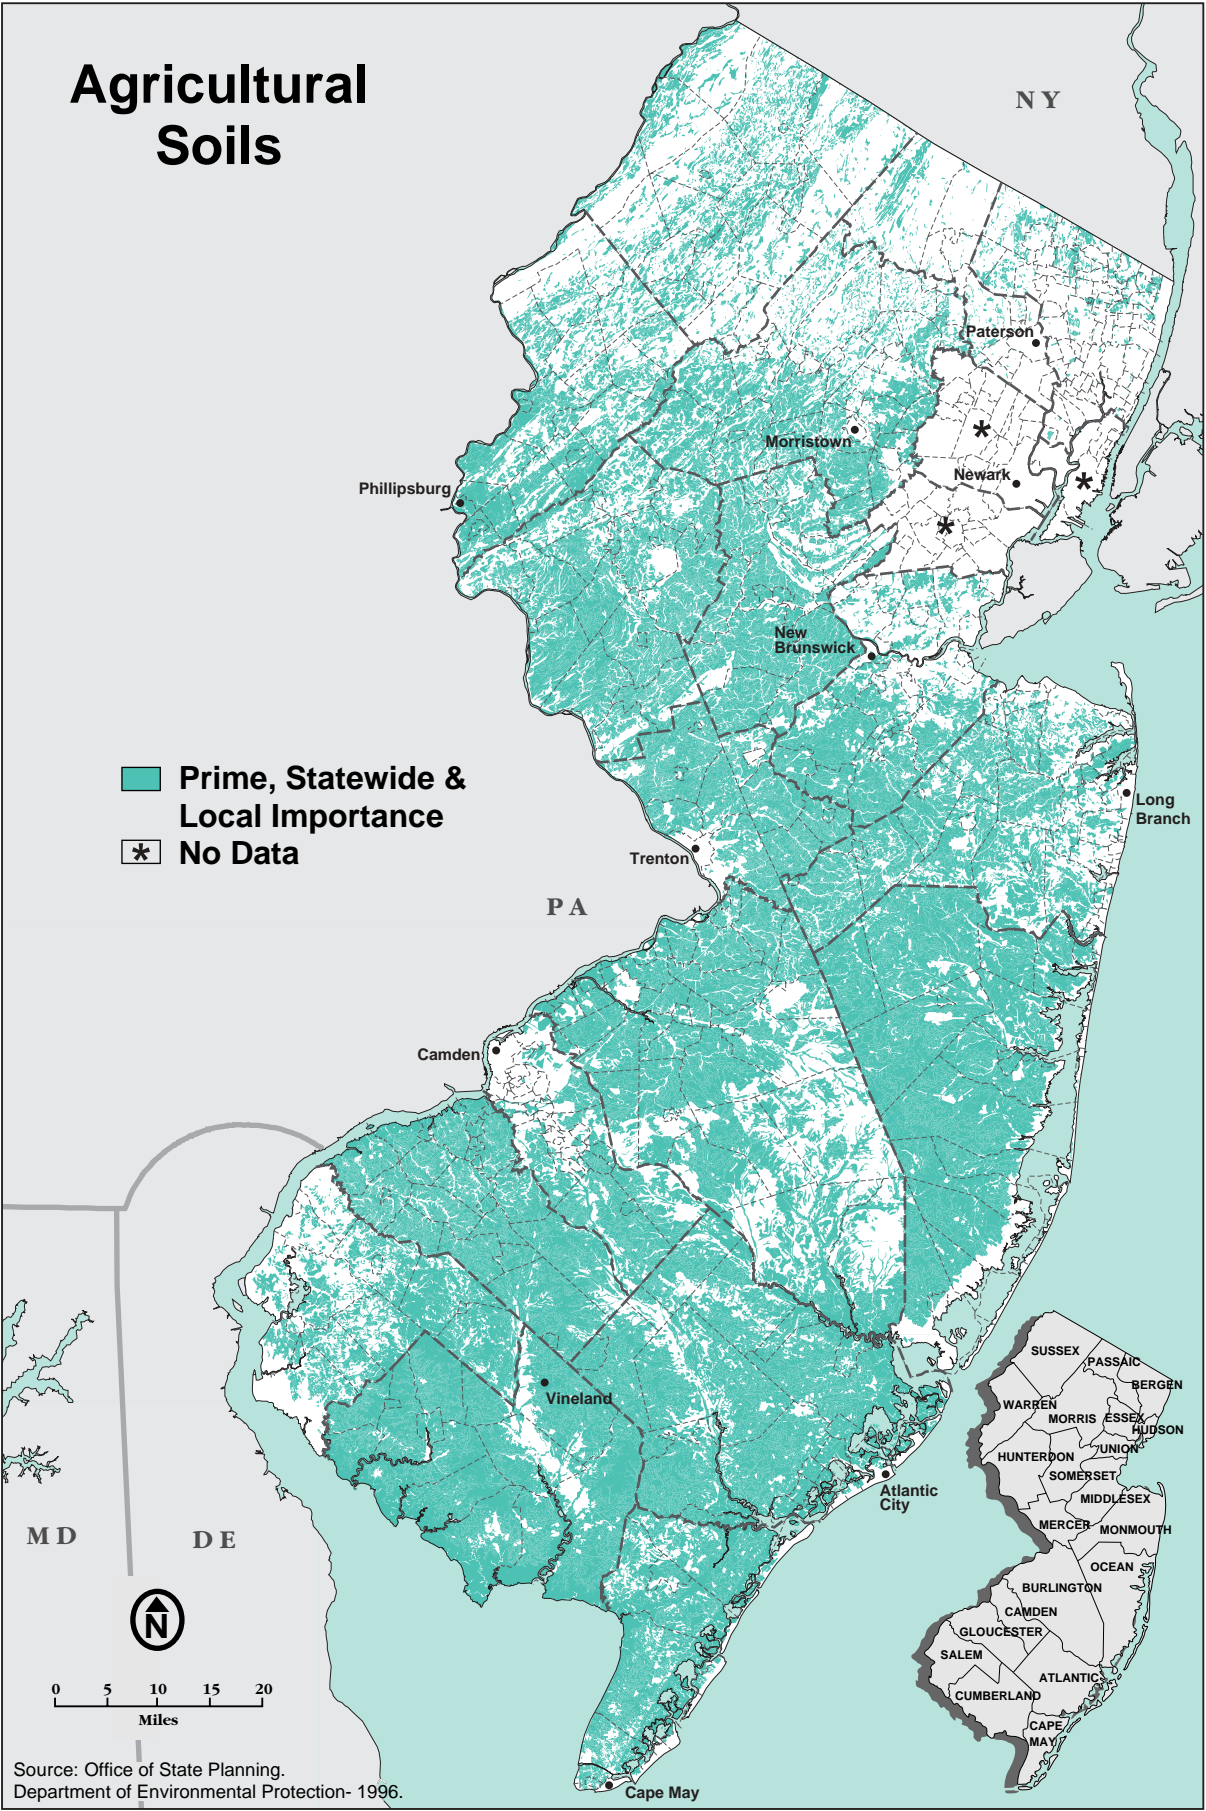

Agricultural Soils

-  Prime, Statewide & Local Importance
-  No Data

0 5 10 15 20
Miles

Source: Office of State Planning.
Department of Environmental Protection- 1996.