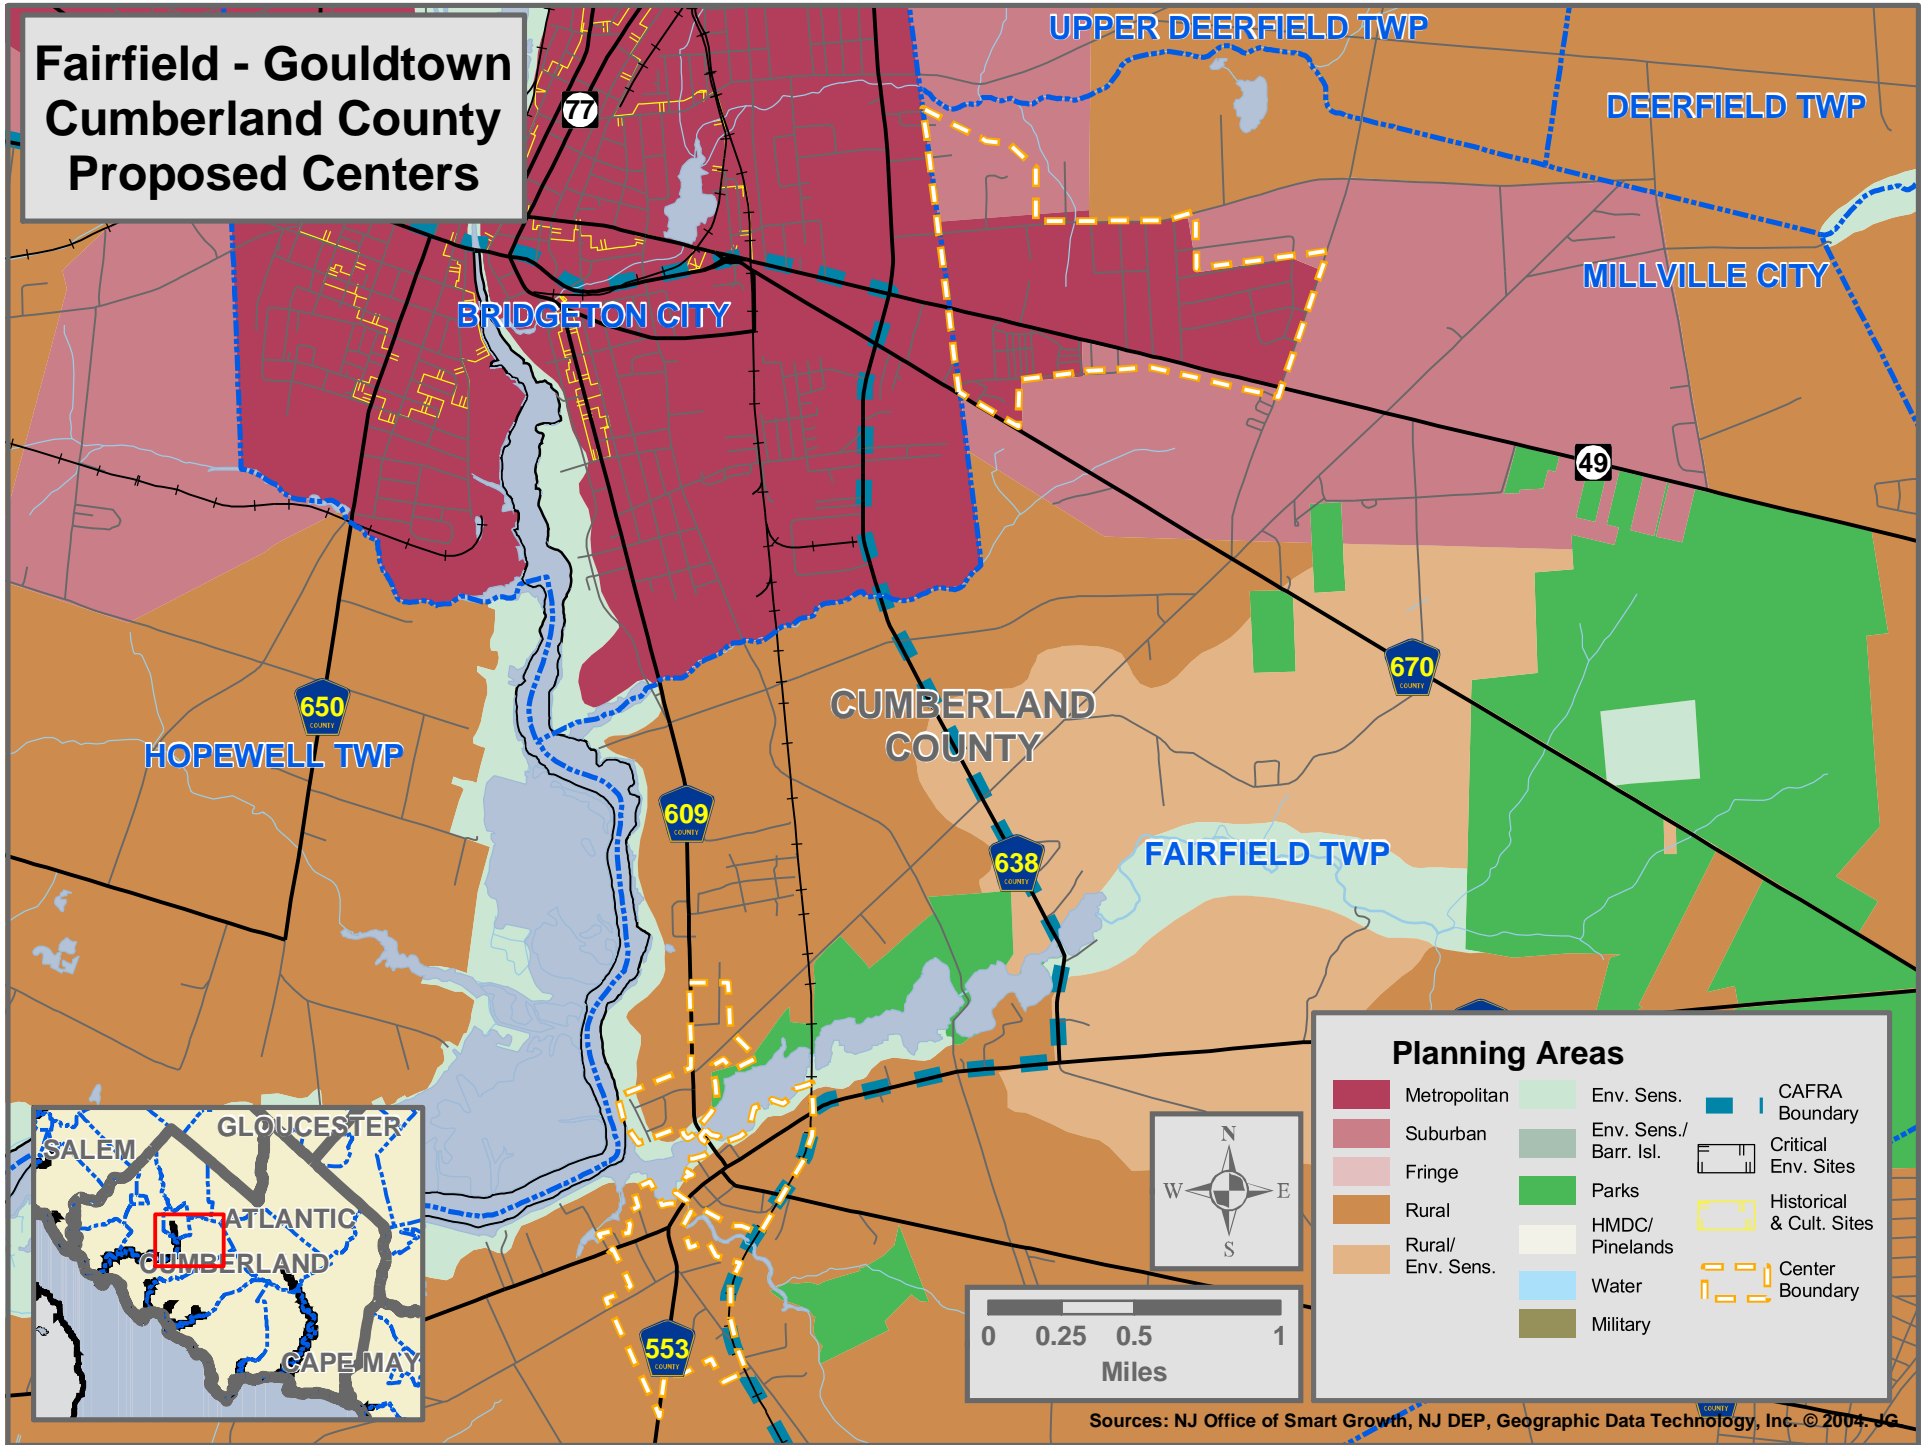

Fairfield - Gouldtown Cumberland County Proposed Centers

Planning Areas

	Metropolitan		Env. Sens.		CAFRA Boundary
	Suburban		Env. Sens./ Barr. Isl.		Critical Env. Sites
	Fringe		Parks		Historical & Cult. Sites
	Rural		HMDC/ Pinelands		Center Boundary
	Rural/ Env. Sens.		Water		Military