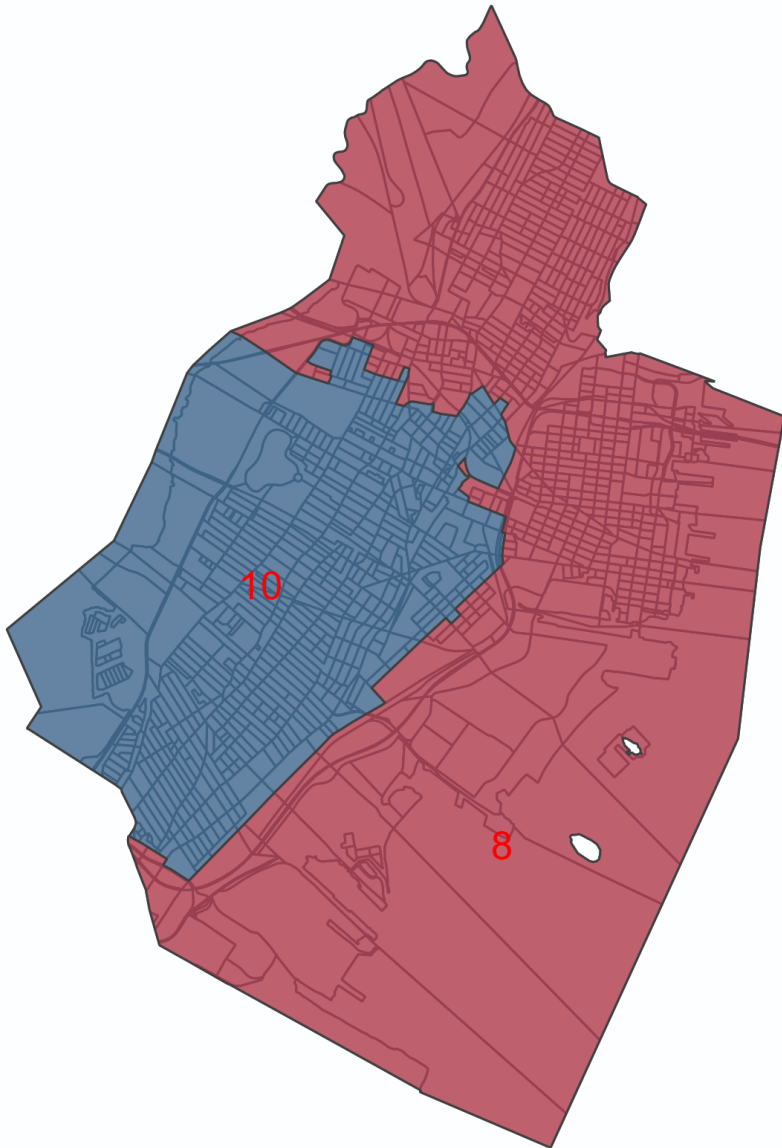

New Jersey Congressional Districts 2022-2031

Jersey City

Adopted by the New Jersey Congressional Redistricting Commission on December 22, 2021

0 0.2 0.4 0.6 mi