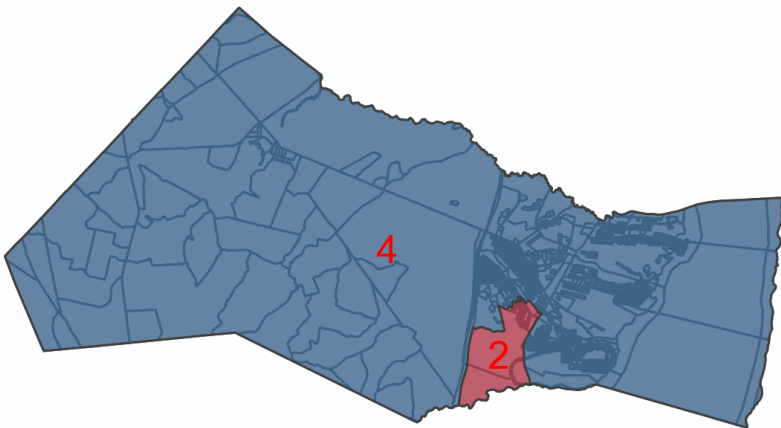

New Jersey Congressional Districts 2022-2031

Lacey

Adopted by the New Jersey Congressional Redistricting Commission on December 22, 2021

0 0.9 1.8 2.7 mi