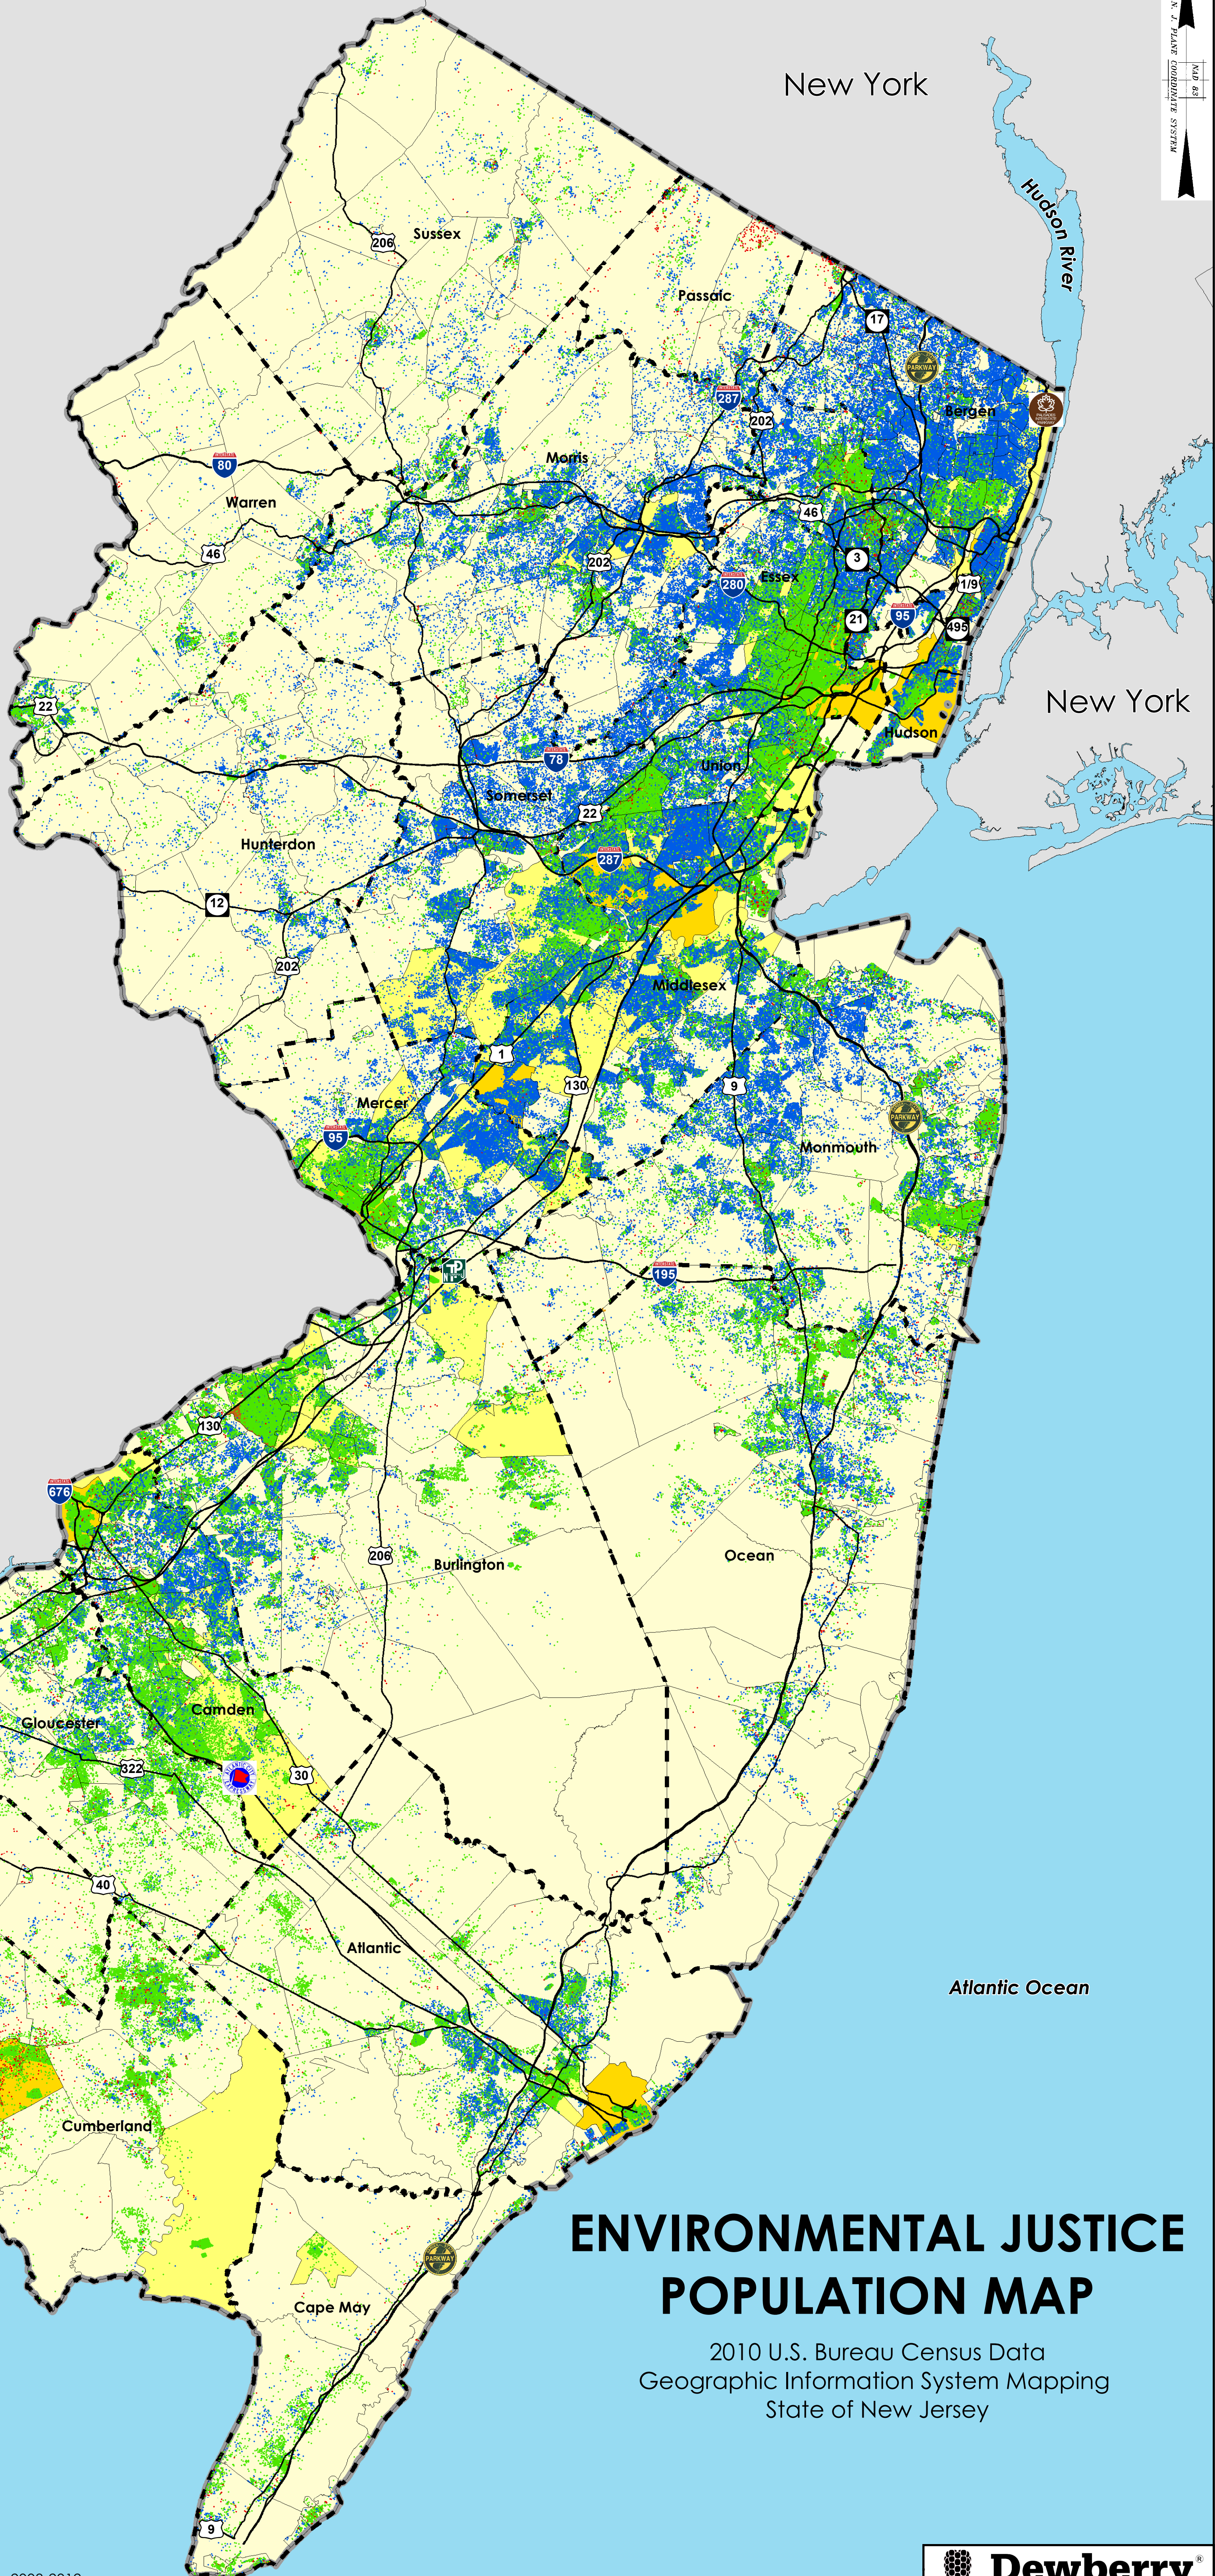

New Jersey Department of Transportation

LEGEND

- NJ Major Roads
- - - County Boundaries
- Municipal Boundaries

Census Blocks

- 1 Dot = 1 Person
- Pacific Islander
- Native American
- Asian
- Black

Municipality EJ Population

NOTE: Does not include Hispanic Population

- 0-25 Percent
- 25-50 Percent
- 50-75 Percent
- 75-100 Percent

Road Symbols

- Garden State Parkway
- New Jersey Turnpike
- Atlantic City Expressway
- Palisades Interstate Parkway
- Interstate
- US Highway
- State Route

ENVIRONMENTAL JUSTICE POPULATION MAP

2010 U.S. Bureau Census Data
 Geographic Information System Mapping
 State of New Jersey