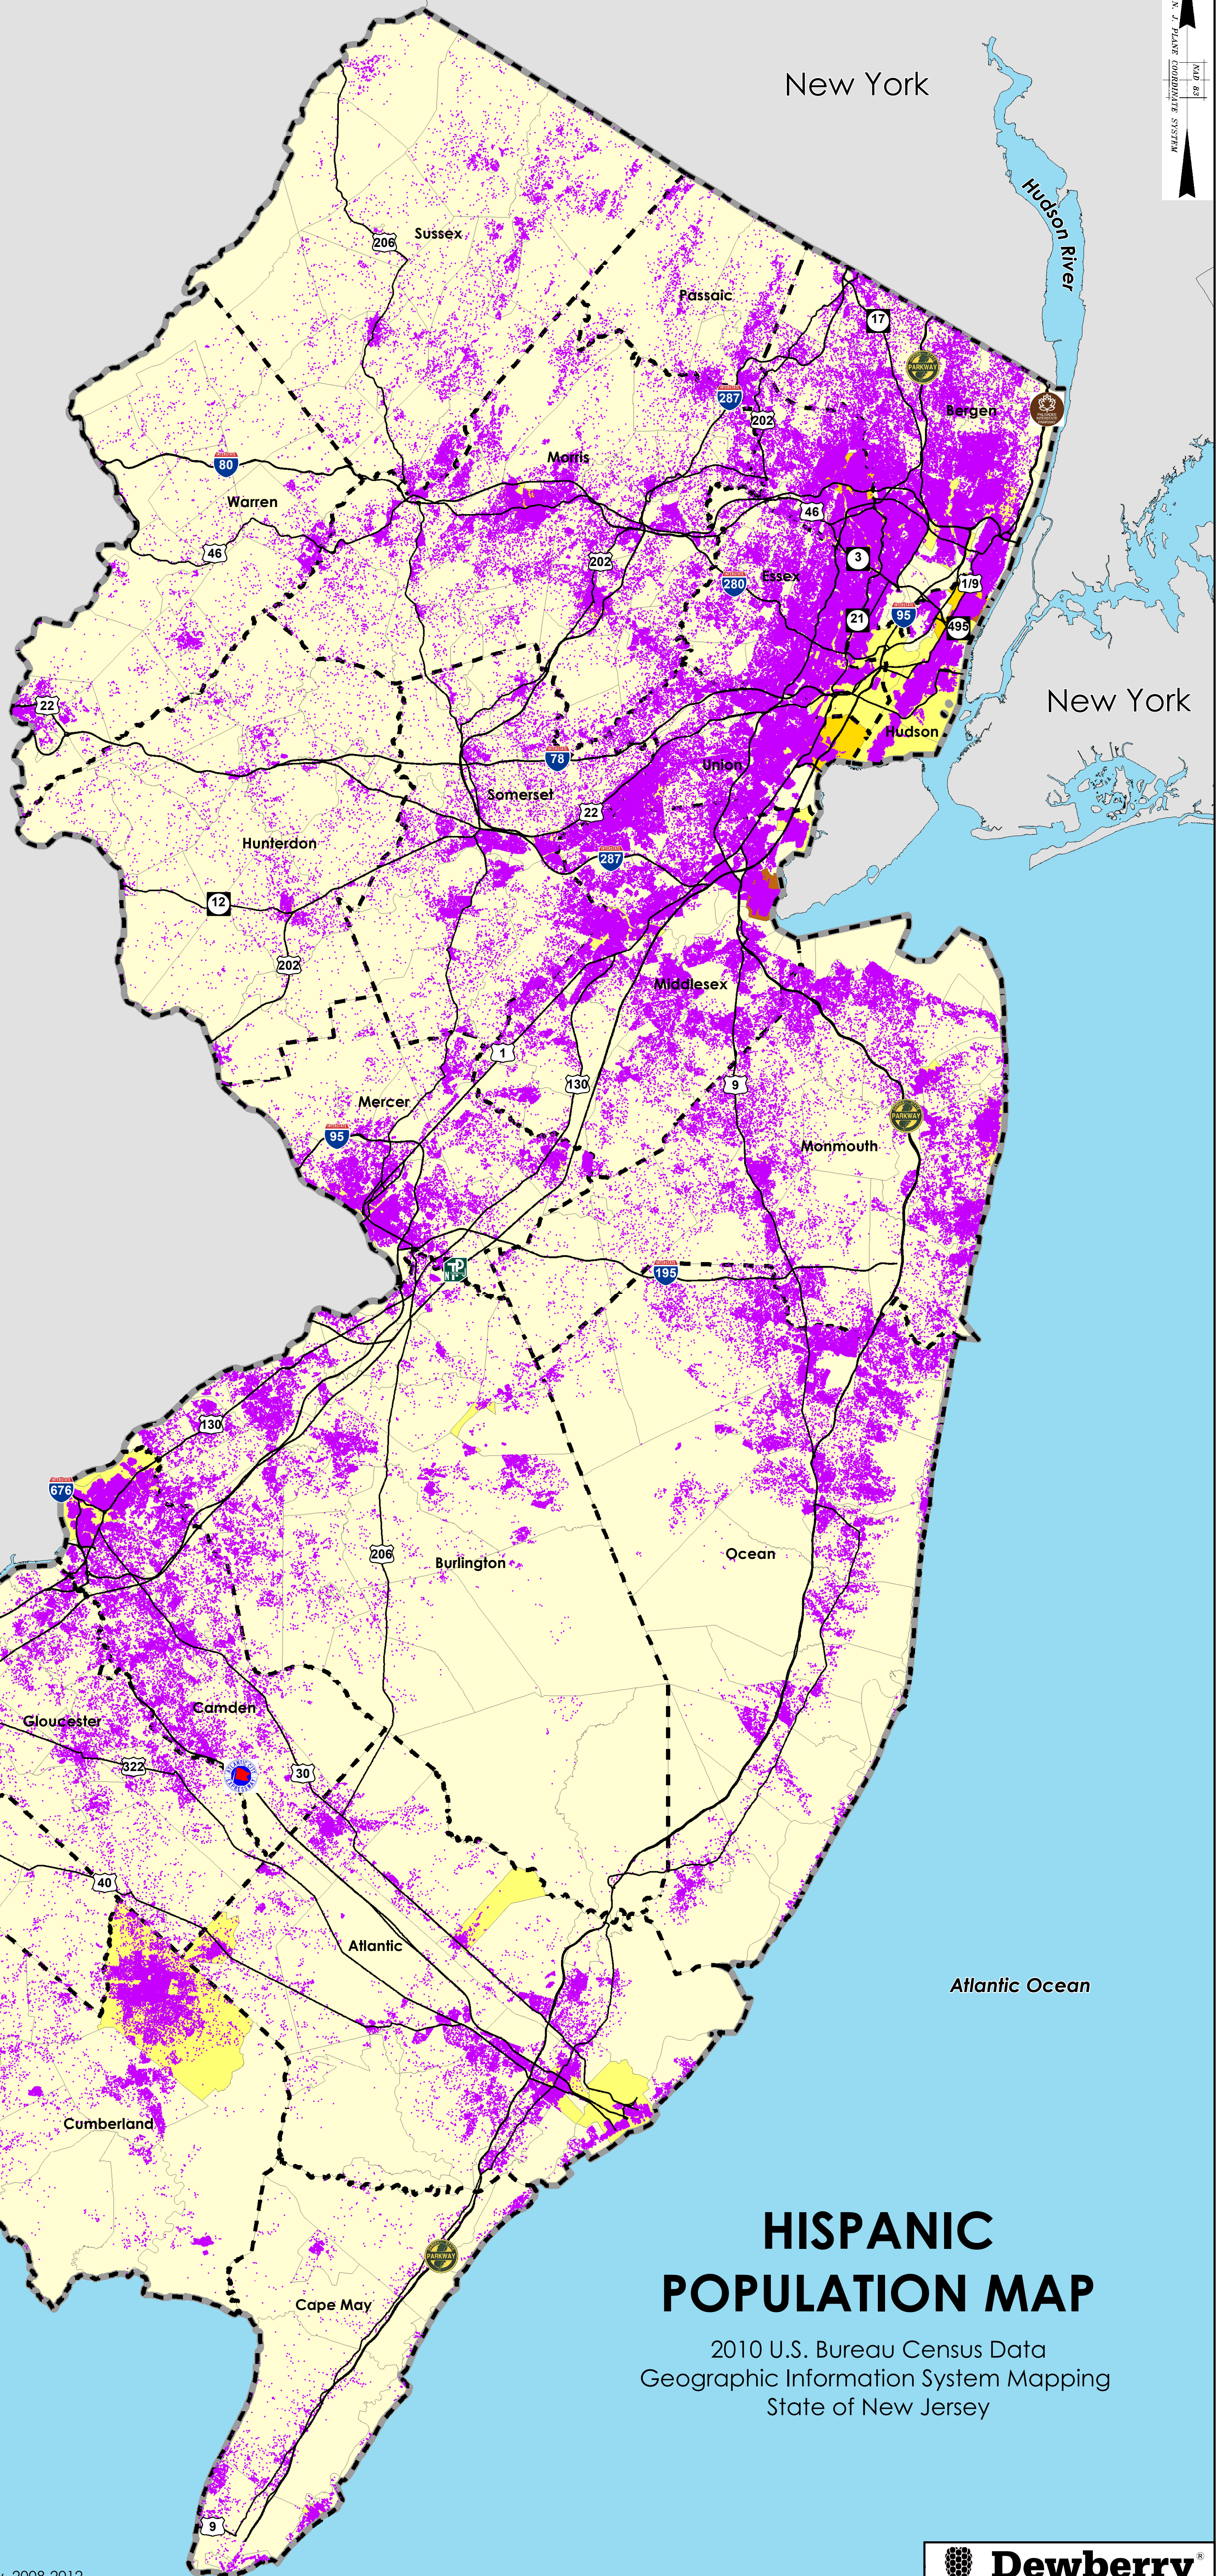

New Jersey Department of Transportation

LEGEND

- NJ Major Roads
- - - County Boundaries
- Municipal Boundaries

Census Blocks

- 1 Dot = 1 Person
- Hispanic

Municipality Hispanic Population

- 0-25 Percent
- 25-50 Percent
- 50-75 Percent
- 75-100 Percent

Road Symbols

- Garden State Parkway
- New Jersey Turnpike
- Atlantic City Expressway
- Palisades Interstate Parkway
- Interstate
- US Highway
- State Route

HISPANIC POPULATION MAP

2010 U.S. Bureau Census Data
Geographic Information System Mapping
State of New Jersey