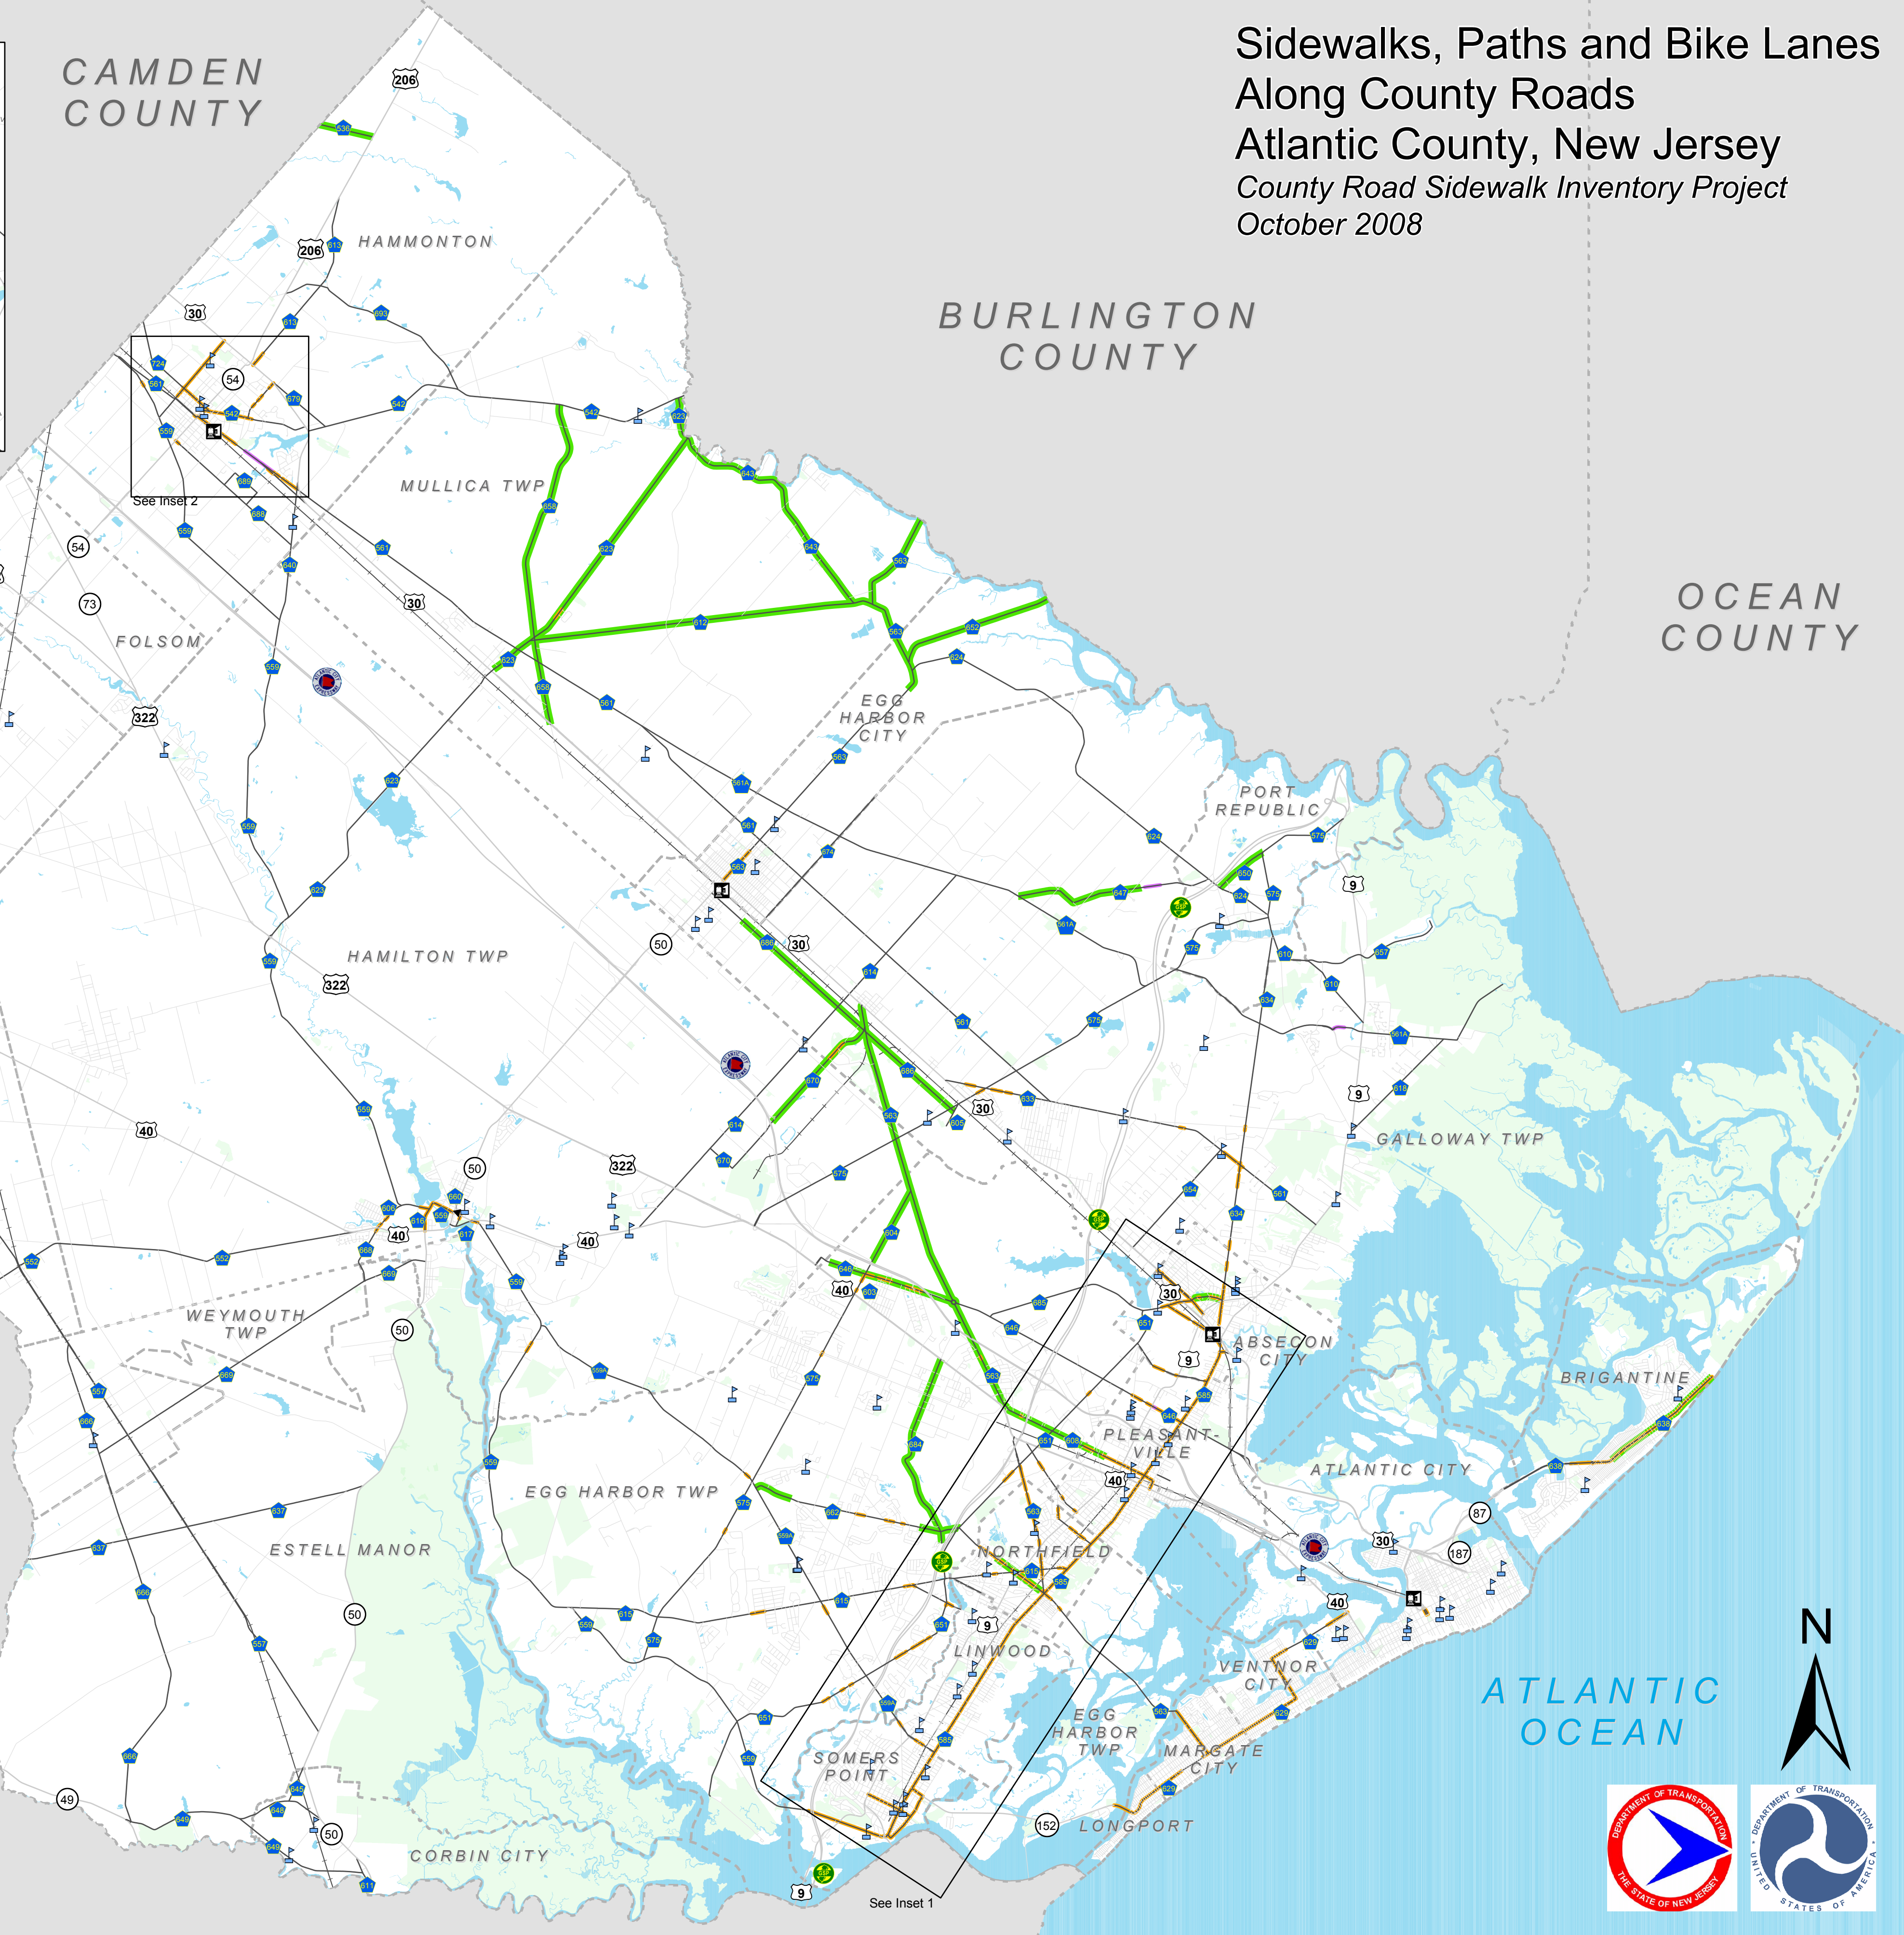

Sidewalks, Paths and Bike Lanes
 Along County Roads
 Atlantic County, New Jersey
 County Road Sidewalk Inventory Project
 October 2008

Inset 1

Inset 2

GLOUCESTER COUNTY

CAMDEN COUNTY

BURLINGTON COUNTY

OCEAN COUNTY

SALEM COUNTY

Legend

- Sidewalks
- Paths
- Bike Lanes
- Highways
- County Roads
- Local Roads
- Train Station
- School
- Park
- Water

Data collected between July 2006 - September 2007

ATLANTIC OCEAN