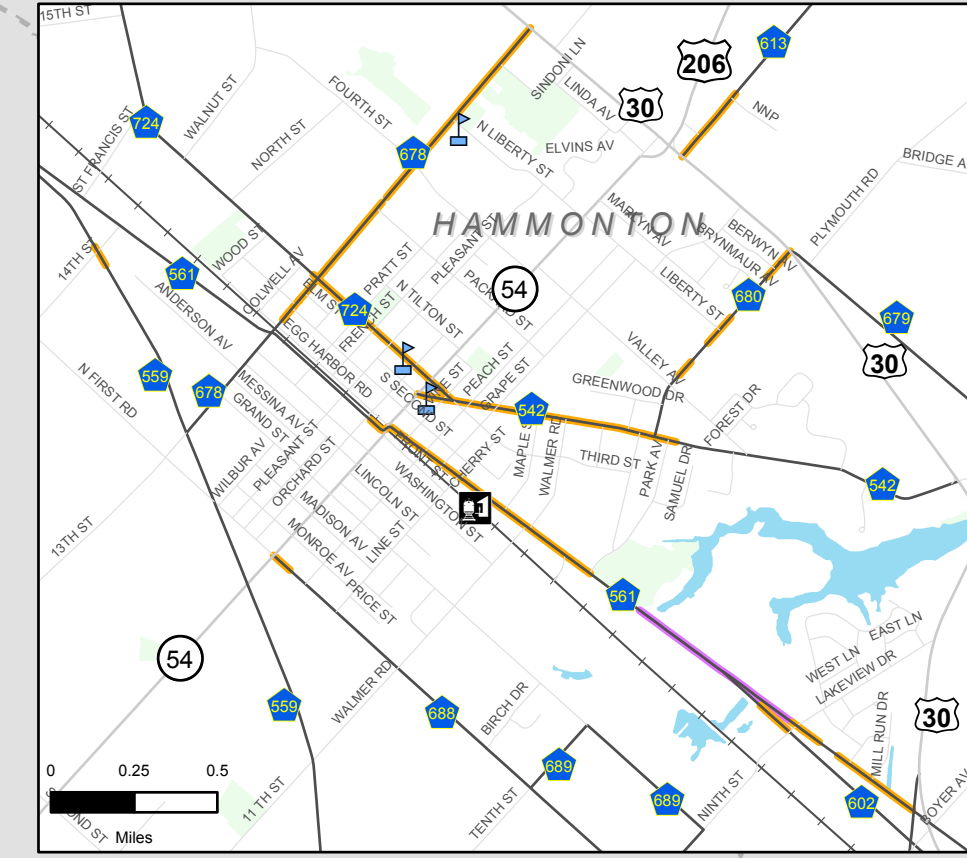

Sidewalks, Paths and Bike Lanes
 Along County Roads
 Atlantic County, New Jersey
 County Road Sidewalk Inventory Project
 October 2008

Inset 1

Inset 2

GLOUCESTER COUNTY

CAMDEN COUNTY

BURLINGTON COUNTY

OCEAN COUNTY

SALEM COUNTY

Legend

- Sidewalks
- Paths
- Bike Lanes
- Highways
- County Roads
- Local Roads
- Train Station
- School
- Park
- Water

Data collected between July 2006 - September 2007

ATLANTIC OCEAN