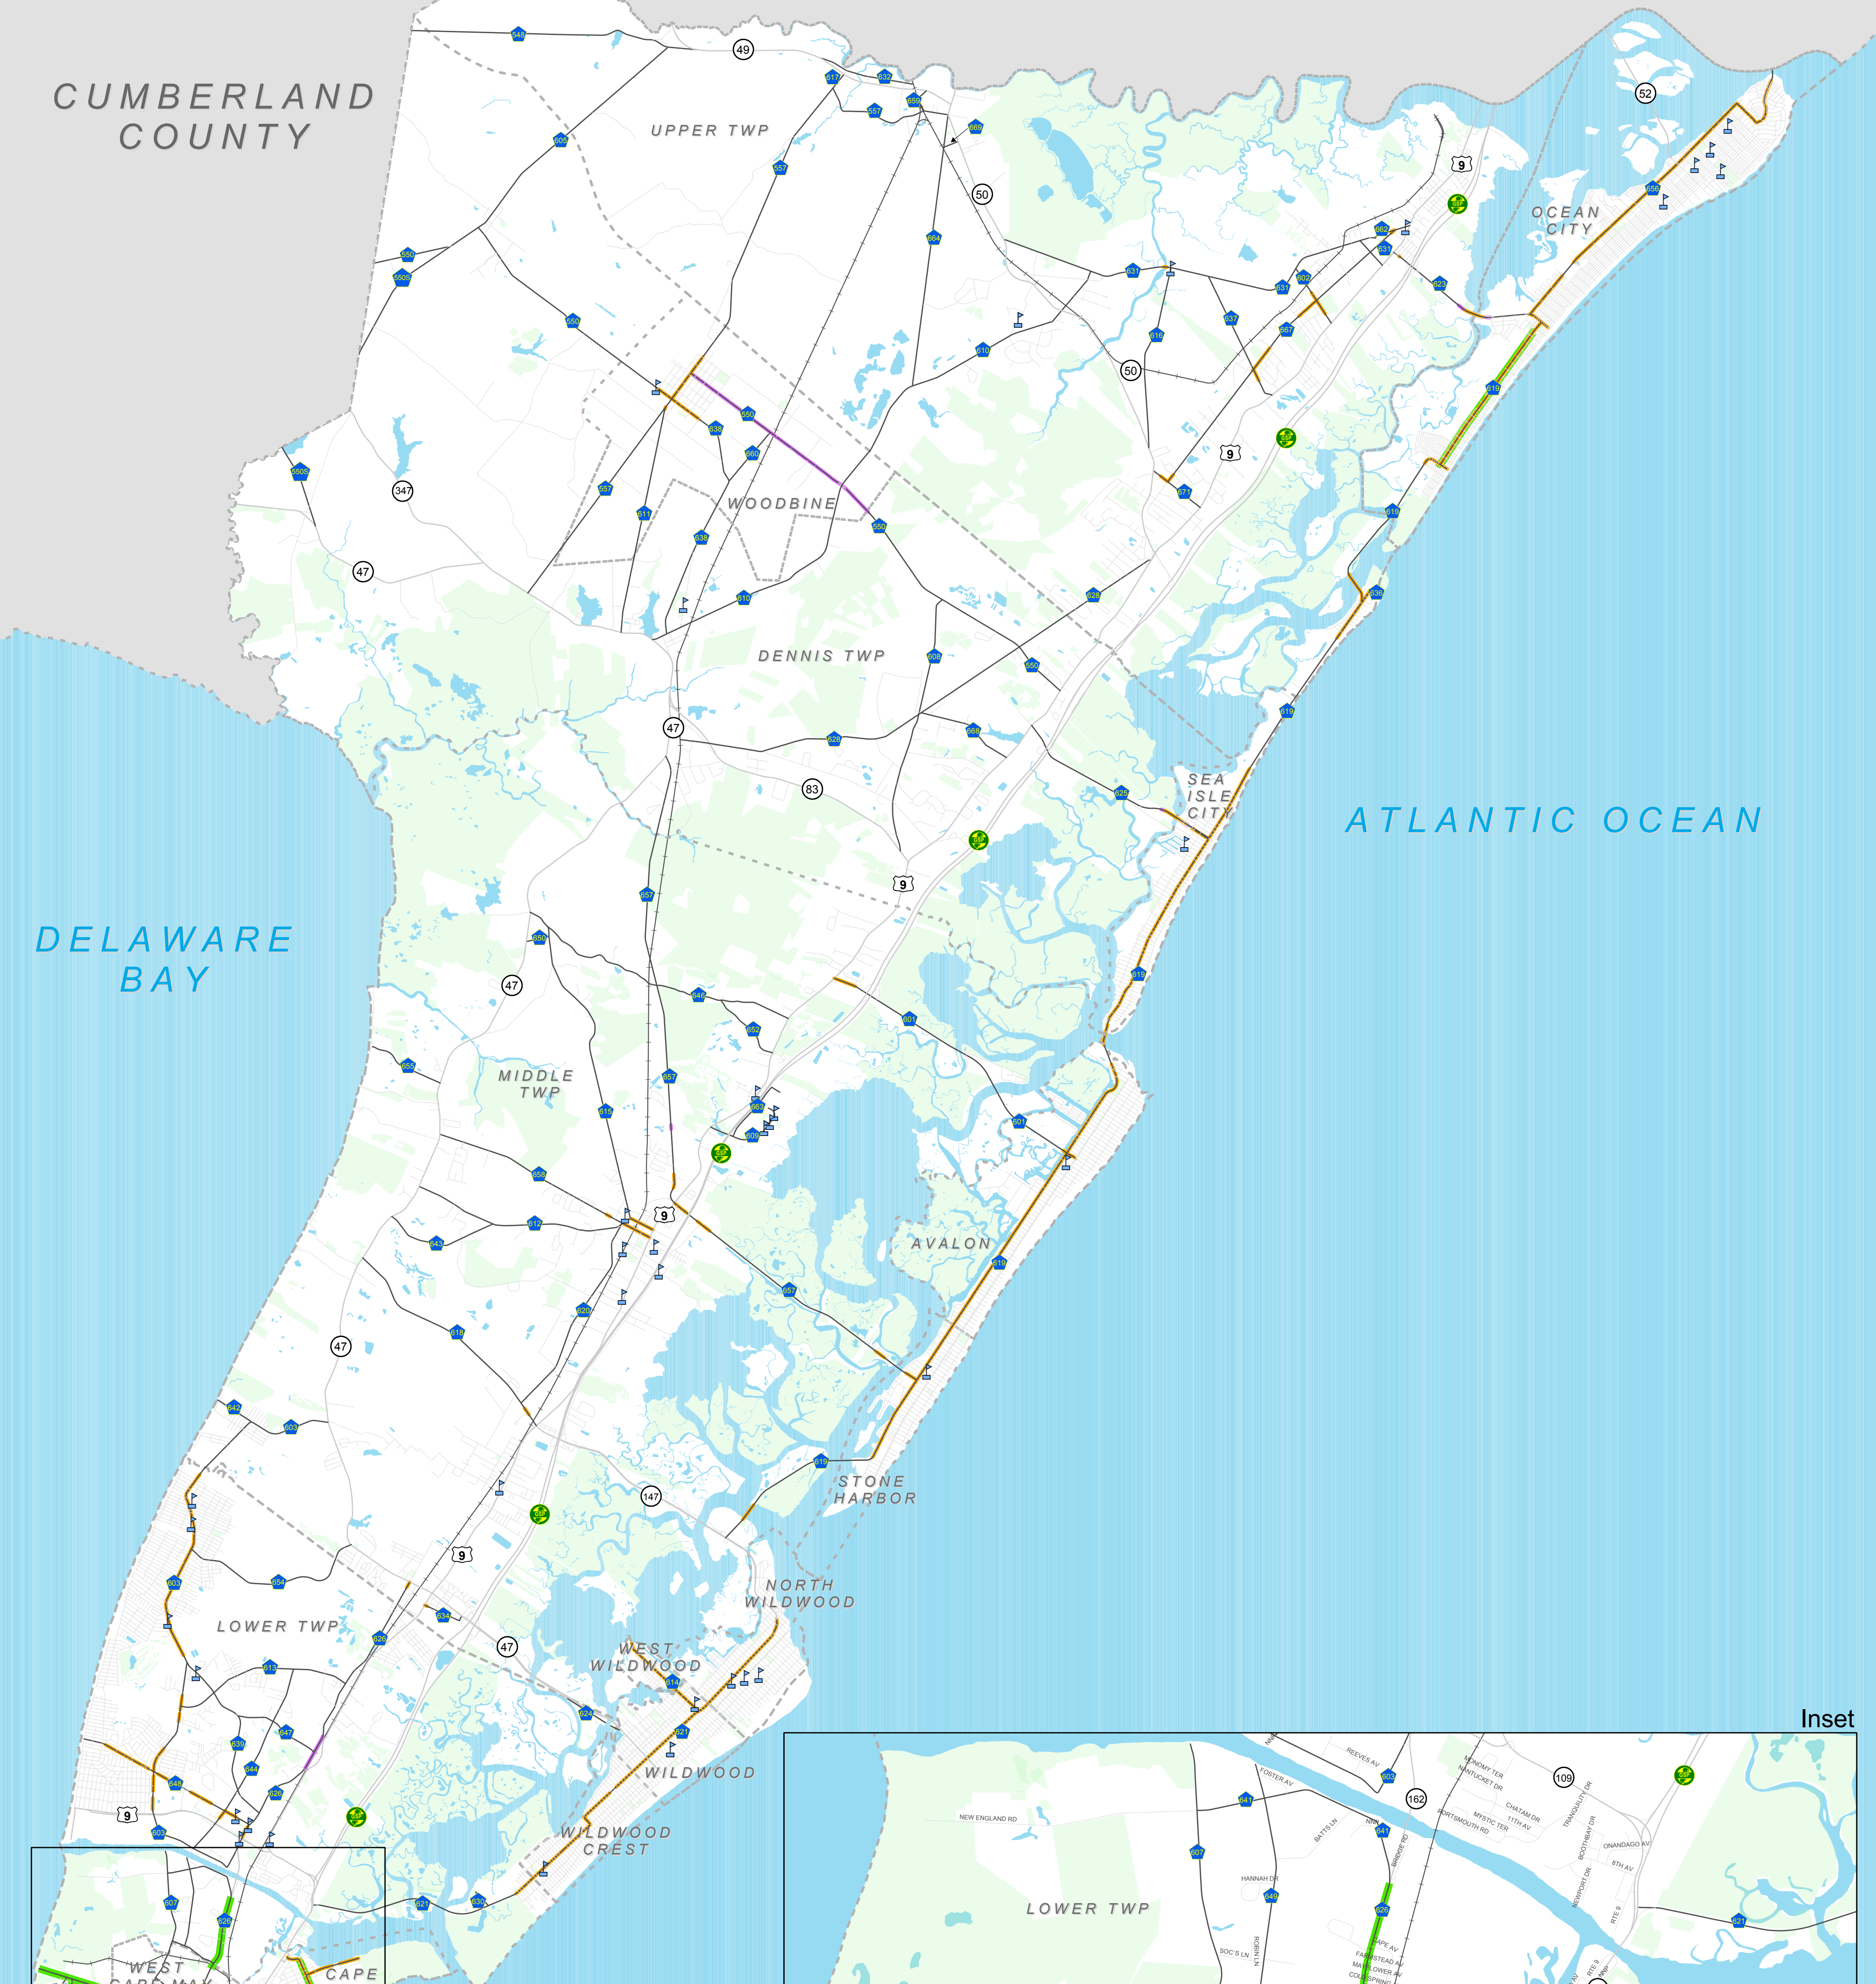

Sidewalks, Paths and Bike Lanes  
 Along County Roads  
 Cape May County, New Jersey  
 County Road Sidewalk Inventory Project  
 October 2008

ATLANTIC  
 COUNTY

CUMBERLAND  
 COUNTY

Inset

- Legend**
- Sidewalks
  - Paths
  - Bike Lanes
  - Highways
  - County Roads
  - Local Roads
  - Train Station
  - School
  - Park
  - Water

Data collected between July 2006 - September 2007