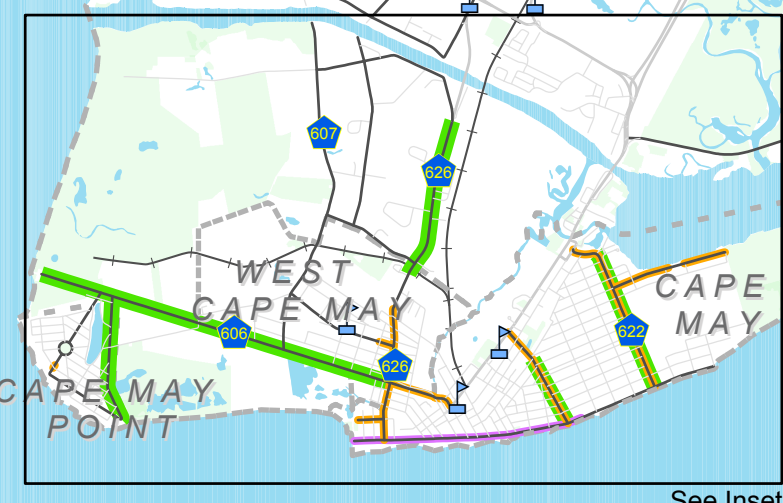

Sidewalks, Paths and Bike Lanes  
 Along County Roads  
 Cape May County, New Jersey  
 County Road Sidewalk Inventory Project  
 October 2008

ATLANTIC  
 COUNTY

CUMBERLAND  
 COUNTY

Inset

- Legend**
- Sidewalks
  - Paths
  - Bike Lanes
  - Highways
  - County Roads
  - Local Roads
  - Train Station
  - School
  - Park
  - Water