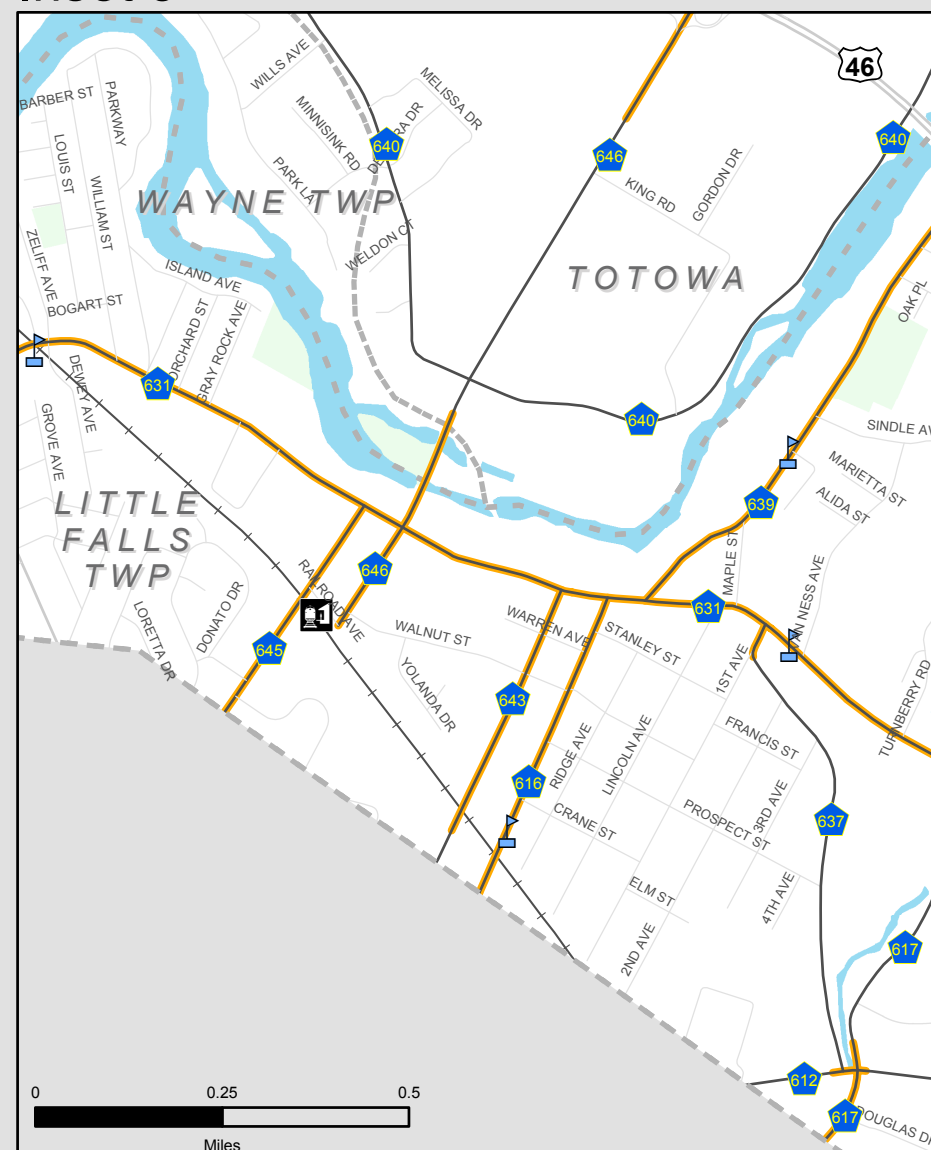

Sidewalks, Paths and Bike Lanes
 Along County Roads
 Passaic County, New Jersey
 County Road Sidewalk Inventory Project
 October 2008

SUSSEX
 COUNTY

STATE OF
 NEW YORK

WEST MILFORD TWP

RINGWOOD

WANAQUE

BLOOMINGDALE

POMPTON LAKES

MORRIS
 COUNTY

Inset 2

BERGEN
 COUNTY

ESSEX
 COUNTY

Inset 1

Inset 3

Legend

- Sidewalks
- Paths
- Bike Lanes
- Highways
- County Roads
- Local Roads
- Train Station
- School
- Park
- Water

Data collected between July 2006 - September 2007