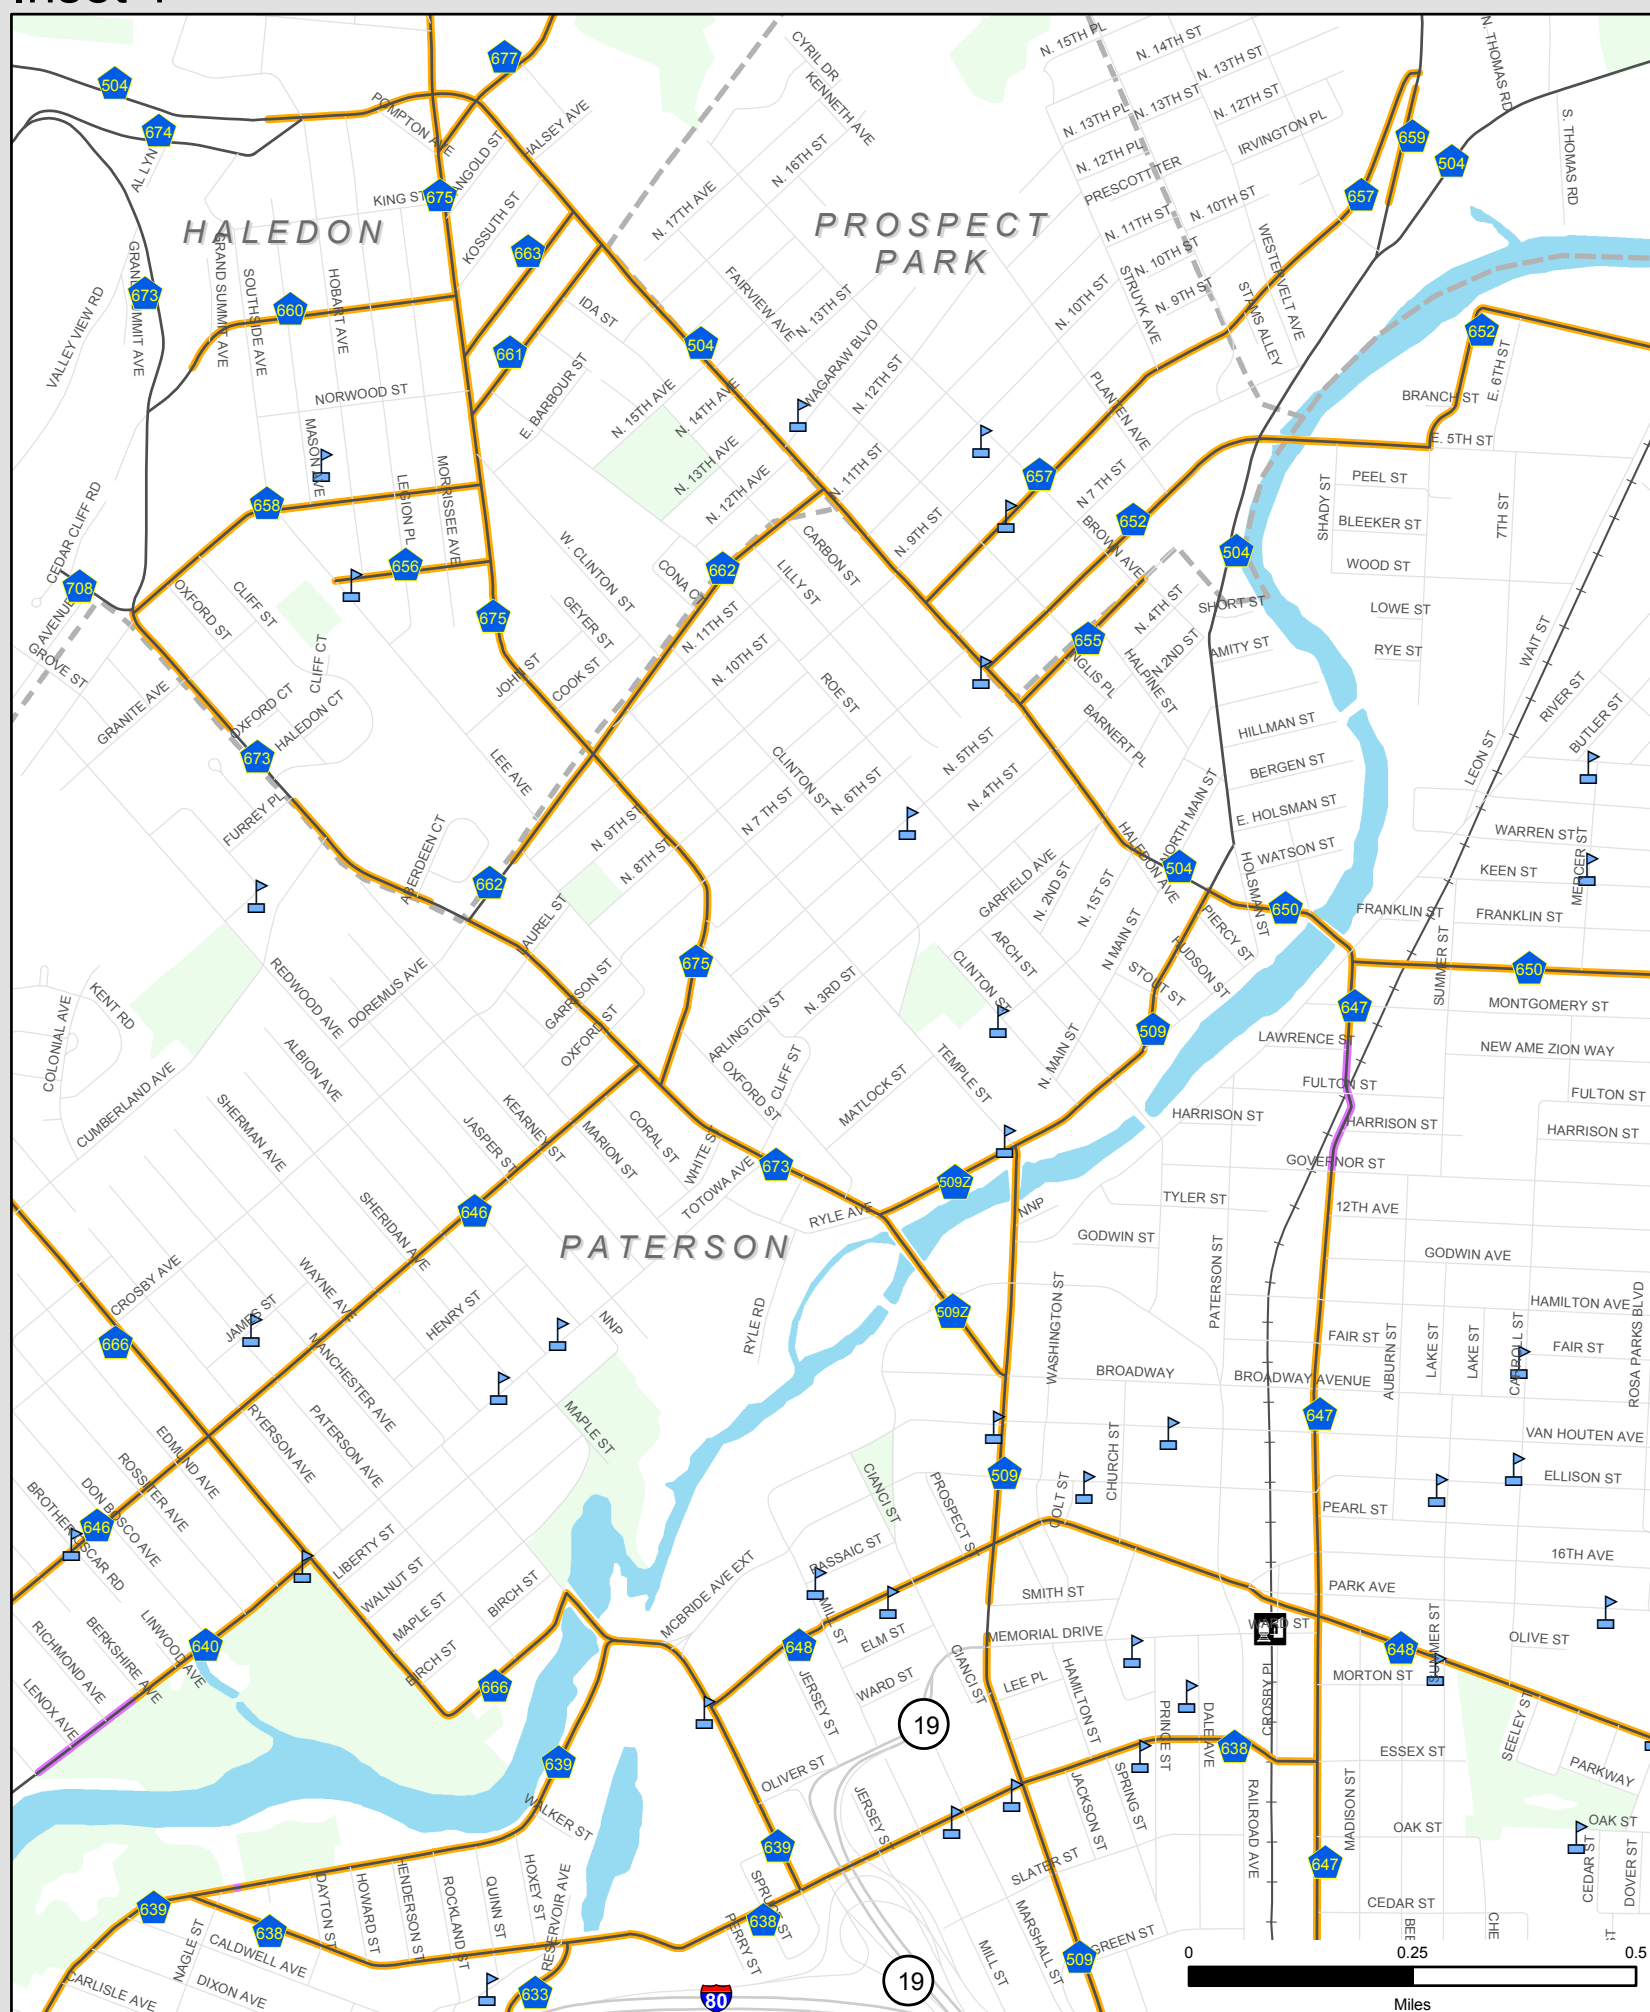

Sidewalks, Paths and Bike Lanes
 Along County Roads
 Passaic County, New Jersey
 County Road Sidewalk Inventory Project
 October 2008

SUSSEX
 COUNTY

STATE OF
 NEW YORK

WEST MILFORD TWP

RINGWOOD

WANAQUE

BLOOMINGDALE

POMPTON LAKES

MORRIS
 COUNTY

Inset 2

BERGEN
 COUNTY

ESSEX
 COUNTY

Inset 1

Inset 3

Legend

- Sidewalks
- Paths
- Bike Lanes
- Highways
- County Roads
- Local Roads
- Train Station
- School
- Park
- Water

Data collected between July 2006 - September 2007